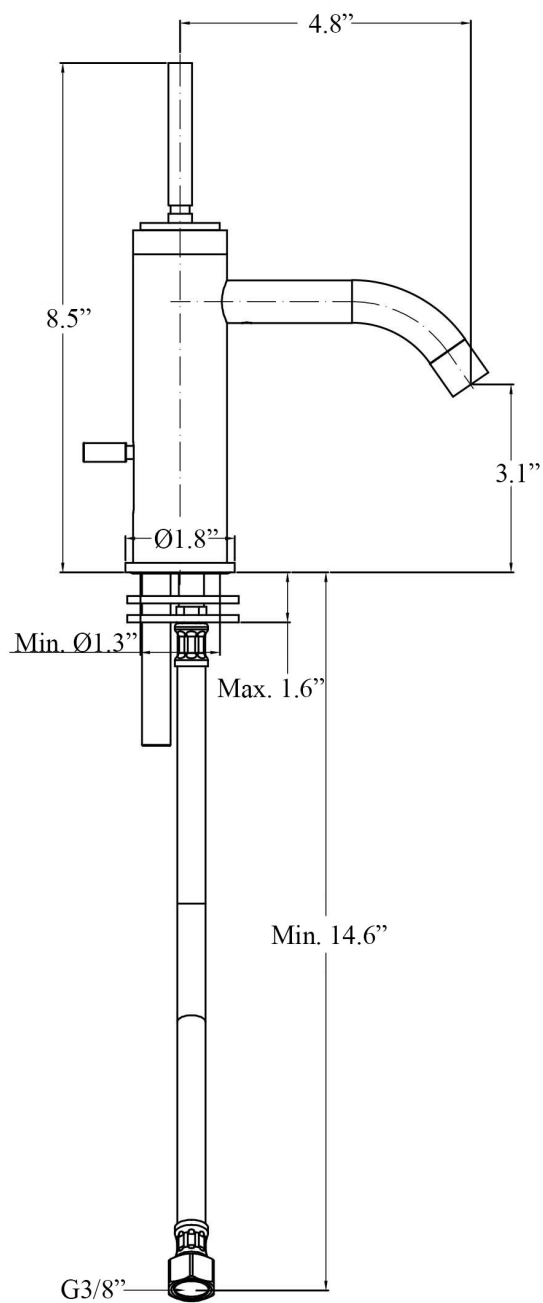

# Product Specs Sheets

All connections/ hoses to US standards

Collection  
Fyne

Model |  
Fyne FY 071

Dimensions Metric  
1 inch = 2.54 cm  
1 inch = 25.4 mm

**WS**®  
BATH  
COLLECTIONS

1051 Lea Drive - Collegeville, PA 19426  
Tel. 215 513 9400 - Fax 610 831 0215  
[www.ws bathcollections.com](http://www.ws bathcollections.com) - [info@ws bathcollections.com](mailto:info@ws bathcollections.com)