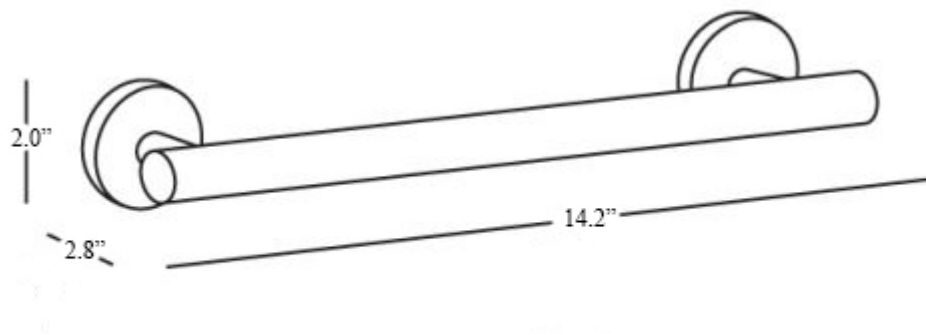

Product Specs Sheets

Collection
Gealuna

Model |
Gealuna A10950

Dimensions Metric

1 inch = 2.54 cm
1 inch = 25.4 mm

WS[®]
BATH
COLLECTIONS

1051 Lea Drive - Collegeville, PA 19426
Tel. 215 513 9400 - Fax 610 831 0215
www.ws bathcollections.com - info@ws bathcollections.com