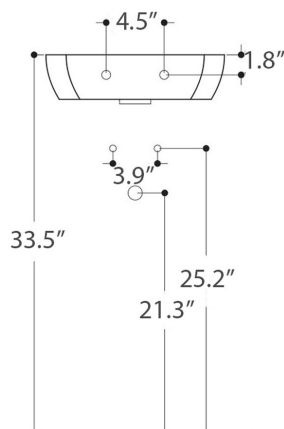

AXA

H10

81090_LAVABO DA PIANO CON PIANO RUBINETTERIA 40X43 CM
OVERTOP BASIN WITH TAP HOLE 40X43 CM

N.B.: Le misure indicate possono subire una variazione dello 0,8 % circa, dovuta ad usura stampi o a piccole variazioni delle caratteristiche tecniche relative alle materie prime che compongono l' impasto.

N.B.: Indicated size could have a variation of about 0,8 % due to the usure of the moulds or the small variations of the raw materials' technical characteristics used in the mixture.

Collection
H10

Model |
H10 40W - 8109001

Dimensions Metric

1 inch = 2.54 cm
1 inch = 25.4 mm

WS[®]
BATH
COLLECTIONS

1051 Lea Drive - Collegeville, PA 19426
Tel. 215 513 9400 - Fax 610 831 0215
www.ws bathcollections.com - info@ws bathcollections.com

MOUNTING HARDWARE

Wall-mount installation

Vessel/ countertop installation

Bolts

Silicone (*optional*)

Collection
H10

Model |
H10 40W - 8109001

Dimensions Metric
1 inch = 2.54 cm
1 inch = 25.4 mm