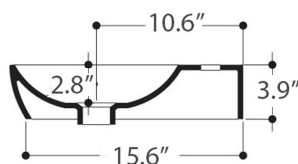

AXA

H10

81090_LAVABO DA PIANO CON PIANO RUBINETTERIA 40X43 CM
OVERTOP BASIN WITH TAP HOLE 40X43 CM

N.B.: Le misure indicate possono subire una variazione dello 0,8 % circa, dovuta ad usura stampi o a piccole variazioni delle caratteristiche tecniche relative alle materie prime che compongono l' impasto.

N.B.: Indicated size could have a variation of about 0,8 % due to the usure of the moulds or the small variations of the raw materials' technical characteristics used in the mixture.

Collection
H10

Model |
H10 40W - 8109001

Dimensions Metric

1 inch = 2.54 cm
1 inch = 25.4 mm

WS[®]
BATH
COLLECTIONS

1051 Lea Drive - Collegeville, PA 19426
Tel. 215 513 9400 - Fax 610 831 0215
www.ws bathcollections.com - info@ws bathcollections.com

MOUNTING HARDWARE

Wall-mount installation

Vessel/ countertop installation

Bolts

Silicone (*optional*)

Collection
H10

Model |
H10 40W - 8109001

Dimensions Metric
1 inch = 2.54 cm
1 inch = 25.4 mm