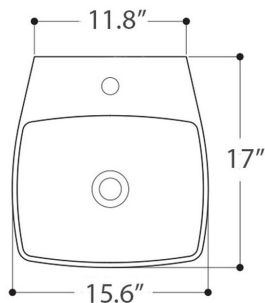

AXA

H10

81090_LAVABO DA PIANO CON PIANO RUBINETTERIA 40X43 CM
OVERTOP BASIN WITH TAP HOLE 40X43 CM

N.B.: Le misure indicate possono subire una variazione dello 0,8 % circa, dovuta ad usura stampi o a piccole variazioni delle caratteristiche tecniche relative alle materie prime che compongono l' impasto.

N.B.: Indicated size could have a variation of about 0,8 % due to the usure of the moulds or the small variations of the raw materials' technical characteristics used in the mixture.

Collection
H10

Model |
H10 40W - 8109001

Dimensions Metric

1 inch = 2.54 cm
1 inch = 25.4 mm

WS[®]
BATH
COLLECTIONS

1051 Lea Drive - Collegeville, PA 19426
Tel. 215 513 9400 - Fax 610 831 0215
www.ws bathcollections.com - info@ws bathcollections.com

MOUNTING HARDWARE

Wall-mount installation

Vessel/ countertop installation

Bolts

Silicone (*optional*)

Collection
H10

Model |
H10 40W - 8109001

Dimensions Metric
1 inch = 2.54 cm
1 inch = 25.4 mm