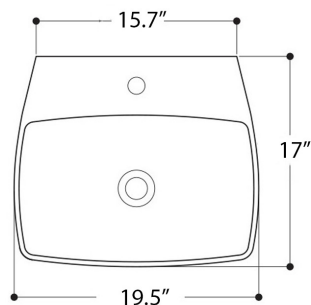

AXA

H10

81091_LAVABO DA PIANO CON PIANO RUBINETTERIA 50X43 CM
OVERTOP BASIN WITH TAP HOLE 50X43 CM

N.B.: Le misure indicate possono subire una variazione dello 0,8 % circa, dovuta ad usura stampi o a piccole variazioni delle caratteristiche tecniche relative alle materie prime che compongono l' impasto.

N.B.: Indicated size could have a variation of about 0,8 % due to the usure of the moulds or the small variations of the raw materials' technical characteristics used in the mixture.

Collection
H10

Model |
H10 50W - 8109101

Dimensions Metric
1 inch = 2.54 cm
1 inch = 25.4 mm

WS[®]
BATH
COLLECTIONS

1051 Lea Drive - Collegeville, PA 19426
Tel. 215 513 9400 - Fax 610 831 0215
www.ws bathcollections.com - info@ws bathcollections.com

MOUNTING HARDWARE

Wall-mount installation

Bolts

Vessel/ countertop installation

Silicone (*optional*)

Collection
H10

Model |
H10 50W - 8109101

Dimensions Metric
1 inch = 2.54 cm
1 inch = 25.4 mm