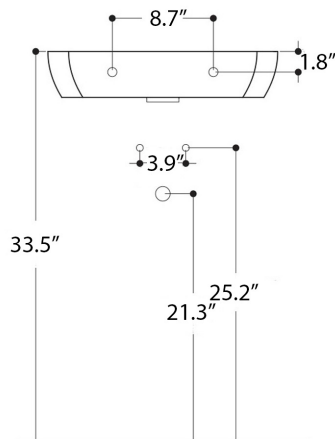

AXA

H10

81091_LAVABO DA PIANO CON PIANO RUBINETTERIA 50X43 CM
OVERTOP BASIN WITH TAP HOLE 50X43 CM

N.B.: Le misure indicate possono subire una variazione dello 0,8 % circa, dovuta ad usura stampi o a piccole variazioni delle caratteristiche tecniche relative alle materie prime che compongono l' impasto.

N.B.: Indicated size could have a variation of about 0,8 % due to the usure of the moulds or the small variations of the raw materials' technical characteristics used in the mixture.

Collection
H10

Model |
H10 50W - 8109101

Dimensions Metric
1 inch = 2.54 cm
1 inch = 25.4 mm

WS[®]
BATH
COLLECTIONS

1051 Lea Drive - Collegeville, PA 19426
Tel. 215 513 9400 - Fax 610 831 0215
www.ws bathcollections.com - info@ws bathcollections.com

MOUNTING HARDWARE

Wall-mount installation

Bolts

Vessel/ countertop installation

Silicone (*optional*)

Collection
H10

Model |
H10 50W - 8109101

Dimensions Metric
1 inch = 2.54 cm
1 inch = 25.4 mm