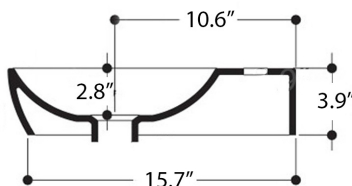

AXA

H10

81091_LAVABO DA PIANO CON PIANO RUBINETTERIA 50X43 CM
OVERTOP BASIN WITH TAP HOLE 50X43 CM

N.B.: Le misure indicate possono subire una variazione dello 0,8 % circa, dovuta ad usura stampi o a piccole variazioni delle caratteristiche tecniche relative alle materie prime che compongono l' impasto.

N.B.: Indicated size could have a variation of about 0,8 % due to the usure of the moulds or the small variations of the raw materials' technical characteristics used in the mixture.

Collection
H10

Model |
H10 50W - 8109101

Dimensions Metric
1 inch = 2.54 cm
1 inch = 25.4 mm

WS[®]
BATH
COLLECTIONS

1051 Lea Drive - Collegeville, PA 19426
Tel. 215 513 9400 - Fax 610 831 0215
www.ws bathcollections.com - info@ws bathcollections.com

MOUNTING HARDWARE

Wall-mount installation

Bolts

Vessel/ countertop installation

Silicone (*optional*)

Collection
H10

Model |
H10 50W - 8109101

Dimensions Metric
1 inch = 2.54 cm
1 inch = 25.4 mm