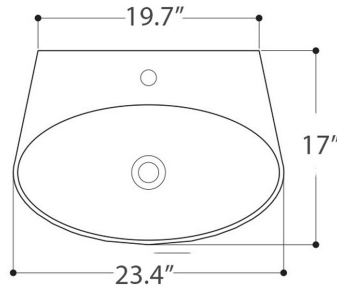

AXA

H10

82095_LAVABO DA PIANO O SOSPEO CON PIANO RUBINETTERIA 60X43 CM
OVERTOP OR WALL-HUNG BASIN WITH TAP HOLE 60X43 CM

N.B.: Le misure indicate possono subire una variazione dello 0,8 % circa, dovuta ad usura stampi o a piccole variazioni delle caratteristiche tecniche relative alle materie prime che compongono l'impasto.

N.B.: Indicated size could have a variation of about 0,8 % due to the usure of the moulds or the small variations of the raw materials' technical characteristics used in the mixture.

Collection
H10

Model |
H10 60W - 8209501

Dimensions Metric
1 inch = 2.54 cm
1 inch = 25.4 mm

WS[®]
BATH
COLLECTIONS

1051 Lea Drive - Collegeville, PA 19426
Tel. 215 513 9400 - Fax 610 831 0215
www.ws bathcollections.com - info@ws bathcollections.com

MOUNTING HARDWARE

Wall-mount installation

Bolts

Vessel/ countertop installation

Silicone (*optional*)

Collection
H 1 0

Model |
H 1 0 60W - 8209501

Dimensions Metric
1 inch = 2.54 cm
1 inch = 25.4 mm