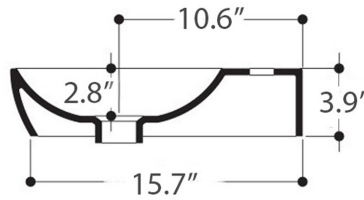

AXA

H10

82095_LAVABO DA PIANO O SOSPEO CON PIANO RUBINETTERIA 60X43 CM
OVERTOP OR WALL-HUNG BASIN WITH TAP HOLE 60X43 CM

N.B.: Le misure indicate possono subire una variazione dello 0,8 % circa, dovuta ad usura stampi o a piccole variazioni delle caratteristiche tecniche relative alle materie prime che compongono l'impasto.

N.B.: Indicated size could have a variation of about 0,8 % due to the usure of the moulds or the small variations of the raw materials' technical characteristics used in the mixture.

Collection
H10

Model |
H10 60W - 8209501

Dimensions Metric
1 inch = 2.54 cm
1 inch = 25.4 mm

WS[®]
BATH
COLLECTIONS

1051 Lea Drive - Collegeville, PA 19426
Tel. 215 513 9400 - Fax 610 831 0215
www.ws bathcollections.com - info@ws bathcollections.com

MOUNTING HARDWARE

Wall-mount installation

Bolts

Vessel/ countertop installation

Silicone (*optional*)

Collection
H 1 0

Model |
H 1 0 60W - 8209501

Dimensions Metric
1 inch = 2.54 cm
1 inch = 25.4 mm