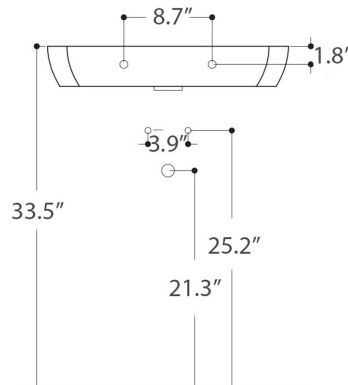

AXA

H10

82095_LAVABO DA PIANO O SOSPEO CON PIANO RUBINETTERIA 60X43 CM
OVERTOP OR WALL-HUNG BASIN WITH TAP HOLE 60X43 CM

N.B.: Le misure indicate possono subire una variazione dello 0,8 % circa, dovuta ad usura stampi o a piccole variazioni delle caratteristiche tecniche relative alle materie prime che compongono l'impasto.

N.B.: Indicated size could have a variation of about 0,8 % due to the usure of the moulds or the small variations of the raw materials' technical characteristics used in the mixture.

Collection
H10

Model |
H10 60W - 8209501

Dimensions Metric
1 inch = 2.54 cm
1 inch = 25.4 mm

WS[®]
BATH
COLLECTIONS

1051 Lea Drive - Collegeville, PA 19426
Tel. 215 513 9400 - Fax 610 831 0215
www.ws bathcollections.com - info@ws bathcollections.com

MOUNTING HARDWARE

Wall-mount installation

Bolts

Vessel/ countertop installation

Silicone (*optional*)

Collection
H 1 0

Model |
H 1 0 60W - 8209501

Dimensions Metric
1 inch = 2.54 cm
1 inch = 25.4 mm