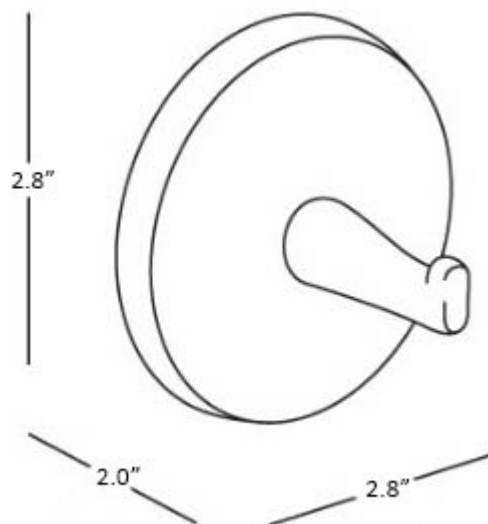

Product Specs Sheets

Collection
Hotellerie

Model |
Hotellerie A04200

Dimensions Metric
1 inch = 2.54 cm
1 inch = 25.4 mm

WS[®]
BATH
COLLECTIONS

1051 Lea Drive - Collegeville, PA 19426
Tel. 215 513 9400 - Fax 610 831 0215
www.ws bathcollections.com - info@ws bathcollections.com