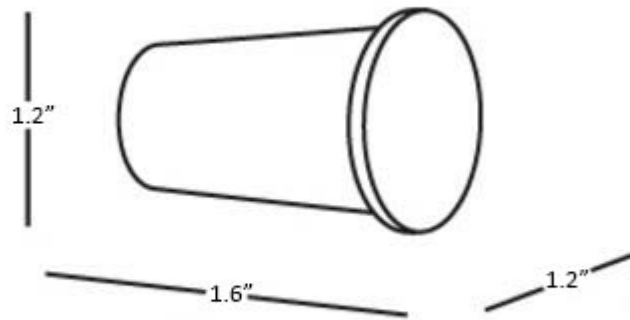

Features

- Bathroom hook
- Polished chrome
- Solid brass base

Hotellerie A1320A

SKU# | Option:

- Hotellerie A1320A | Polished chrome

Finishes

<p>Collection Hotellerie</p>	<p>Model Hotellerie A1320A</p>	<p>Dimensions Metric <i>1 inch = 2.54 cm</i> <i>1 inch = 25.4 mm</i></p>	 <p>1051 Lea Drive - Collegeville, PA 19426 Tel. 215 513 9400 - Fax 610 831 0215 www.ws bathcollections.com - info@ws bathcollections.com</p>
---	---	--	---

Product Specs Sheets

Collection
Hotellerie

Model |
Hotellerie A1320A

Dimensions Metric

1 inch = 2.54 cm
1 inch = 25.4 mm

WS[®]
BATH
COLLECTIONS

1051 Lea Drive - Collegeville, PA 19426
Tel. 215 513 9400 - Fax 610 831 0215