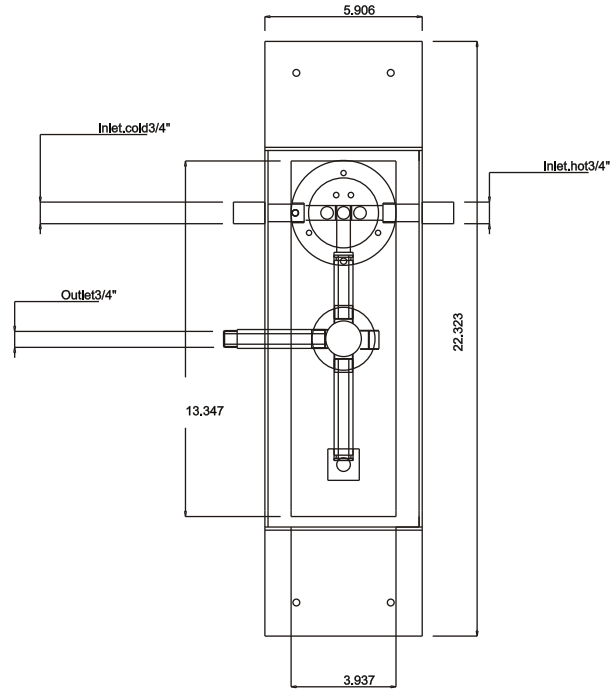

Dimensions:
 Inches

Title:
 Shower module 2

Model Number:
 D022003

Material:
 stainless steel, brushed

Variations:

Date:
 08/29/2006

Made in Germany by:
 TT-Form GmbH
 Vennekenweg 5
 D - 46348 Raesfeld

Distributed by:
 WS Bath Collections
 1051 Lea Drive
 Colegeville, PA 19426
 Phone: (610)831 0214
 Fax: (610) 831 0215
 www.wsbathcollections.com

Dimensions:
 Inches

Title:
 Shower module 1 / **Rough**

Model Number:
 D022003

Material:
 stainless steel, brushed

Variations:
 Diverter: 2-ways or 3-ways

Date:
 08/29/2006