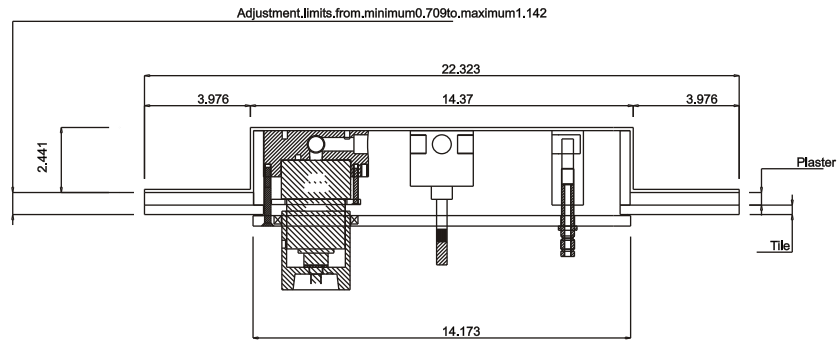

Dimensions:
 Inches

Title:
 Shower module 2

Model Number:
 D022003

Material:
 stainless steel, brushed

Variations:

Date:
 08/29/2006

Made in Germany by:
 TT-Form GmbH
 Vennekenweg 5
 D - 46348 Raesfeld

Distributed by:
 WS Bath Collections
 1051 Lea Drive
 Colegeville, PA 19426
 Phone: (610)831 0214
 Fax: (610) 831 0215
 www.wsbathcollections.com

Dimensions:
 Inches

Title:
 Shower module 1 / **Rough**

Model Number:
 D022003

Material:
 stainless steel, brushed

Variations:
 Diverter: 2-ways or 3-ways

Date:
 08/29/2006