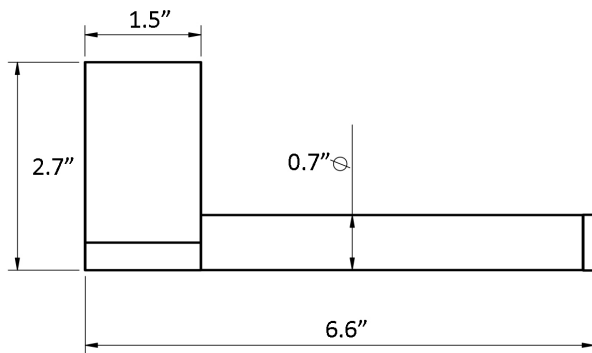

**Features**

- Toilet Paper Holder
- Polished Chrome Finish
- Solid Brass Base
- Includes Mounting Hardware

**Ice WSBC 29004 CR**

**SKU# | Option:**

- Ice WSBC 29004 CR | Polished Chrome

**Finishes**

|||| CR Polished Chrome

<p><b>Collection</b> Ice</p>	<p><b>Model  </b> Ice WSBC 29004</p>	<p>Dimensions Metric <i>1 inch = 2.54 cm</i> <i>1 inch = 25.4 mm</i></p>	 <p>1051 Lea Drive - Collegeville, PA 19426 Tel. 215 513 9400 - Fax 610 831 0215 <a href="http://www.ws bathcollections.com">www.ws bathcollections.com</a> - <a href="mailto:info@ws bathcollectins.com">info@ws bathcollectins.com</a></p>
----------------------------------	--	--	---

# Product Specs Sheets

Collection  
Keg

Model |  
Keg WSBC 4; 226

Dimensions Metric  
1 inch = 2.54 cm  
1 inch = 25.4 mm

**WS**<sup>®</sup>  
BATH  
COLLECTIONS

1051 Lea Drive - Collegeville, PA 19426  
Tel. 215 513 9400 - Fax 610 831 0215  
[www.ws bathcollections.com](http://www.ws bathcollections.com) - [info@ws bathcollections.com](mailto:info@ws bathcollections.com)