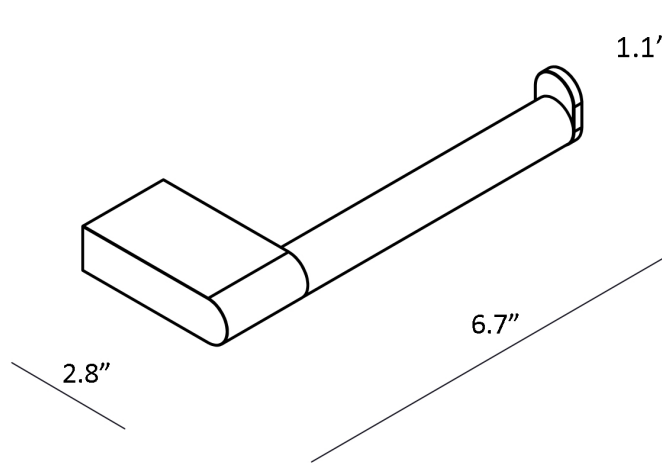

**Features**

- Toilet Paper Holder
- Polished Chrome Finish
- Solid Brass Base
- Includes Mounting Hardware

**Ice WSBC 29004 CR**

**SKU# | Option:**

- Ice WSBC 29004 CR | Polished Chrome

**Finishes**

|||| CR Polished Chrome

<p><b>Collection</b> Ice</p>	<p><b>Model  </b> Ice WSBC 29004</p>	<p>Dimensions Metric <i>1 inch = 2.54 cm</i> <i>1 inch = 25.4 mm</i></p>	 <p>1051 Lea Drive - Collegeville, PA 19426 Tel. 215 513 9400 - Fax 610 831 0215 <a href="http://www.ws bathcollections.com">www.ws bathcollections.com</a> - <a href="mailto:info@ws bathcollectins.com">info@ws bathcollectins.com</a></p>
----------------------------------	--	--	---

# Product Specs Sheets

Collection  
Keg

Model |  
Keg WSBC 4; 226

Dimensions Metric  
1 inch = 2.54 cm  
1 inch = 25.4 mm

**WS**<sup>®</sup>  
BATH  
COLLECTIONS

1051 Lea Drive - Collegeville, PA 19426  
Tel. 215 513 9400 - Fax 610 831 0215  
[www.ws bathcollections.com](http://www.ws bathcollections.com) - [info@ws bathcollections.com](mailto:info@ws bathcollections.com)