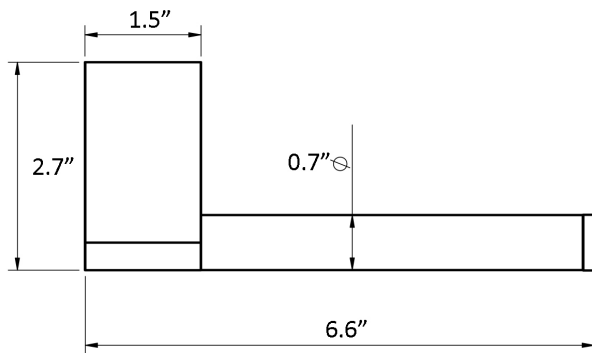

Features

- Toilet Paper Holder
- Polished Chrome Finish
- Solid Brass Base
- Includes Mounting Hardware

Ice WSBC 29004 CR

SKU# | Option:

- Ice WSBC 29004 CR | Polished Chrome

Finishes

|||| CR Polished Chrome

<p>Collection Ice</p>	<p>Model Ice WSBC 29004</p>	<p>Dimensions Metric <i>1 inch = 2.54 cm</i> <i>1 inch = 25.4 mm</i></p>	 <p>1051 Lea Drive - Collegeville, PA 19426 Tel. 215 513 9400 - Fax 610 831 0215 www.ws bathcollections.com - info@ws bathcollections.com</p>
----------------------------------	--	--	---

Product Specs Sheets

Collection
Keg

Model |
Keg WSBC 4; 226

Dimensions Metric
1 inch = 2.54 cm
1 inch = 25.4 mm

WS[®]
BATH
COLLECTIONS

1051 Lea Drive - Collegeville, PA 19426
Tel. 215 513 9400 - Fax 610 831 0215
www.ws bathcollections.com - info@ws bathcollections.com