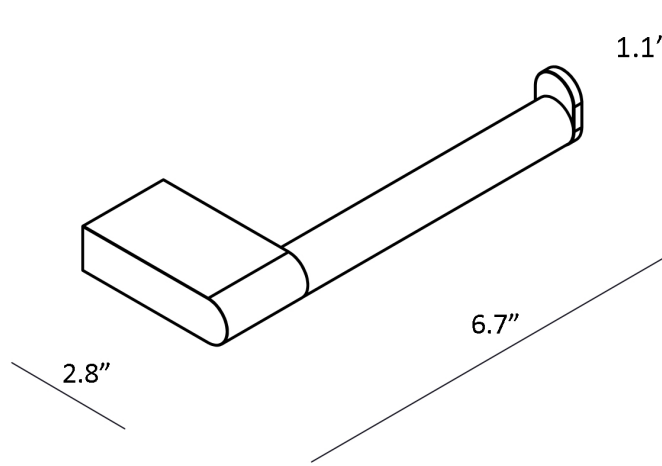

Features

- Toilet Paper Holder
- Polished Chrome Finish
- Solid Brass Base
- Includes Mounting Hardware

Ice WSBC 29004 CR

SKU# | Option:

- Ice WSBC 29004 CR | Polished Chrome

Finishes

|||| CR Polished Chrome

<p>Collection Ice</p>	<p>Model Ice WSBC 29004</p>	<p>Dimensions Metric <i>1 inch = 2.54 cm</i> <i>1 inch = 25.4 mm</i></p>	 <p>1051 Lea Drive - Collegeville, PA 19426 Tel. 215 513 9400 - Fax 610 831 0215 www.ws bathcollections.com - info@ws bathcollections.com</p>
----------------------------------	--	--	---

Product Specs Sheets

Collection
Keg

Model |
Keg WSBC 4; 226

Dimensions Metric
1 inch = 2.54 cm
1 inch = 25.4 mm

WS[®]
BATH
COLLECTIONS

1051 Lea Drive - Collegeville, PA 19426
Tel. 215 513 9400 - Fax 610 831 0215
www.ws bathcollections.com - info@ws bathcollections.com