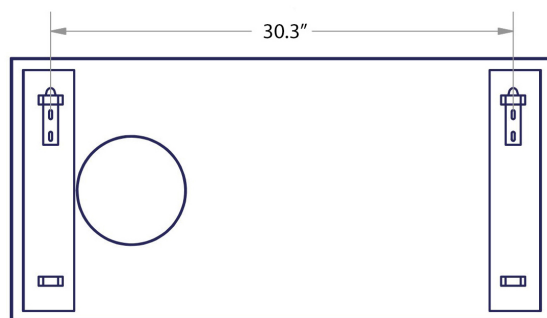

Product Specs Sheets

Imago | 5666

Specchio molato 90 x 44 cm., telaio inox, specchio ingranditore, predisposto per lampade Lineabeta

Bevelled mirror 90 x 44 cm., magnifying mirror, suitable for Lineabeta lamps.

Collection
Imago

Model |
Imago 5666

Dimensions Metric
1 inch = 2.54 cm
1 inch = 25.4 mm

WS[®]
BATH
COLLECTIONS

1051 Lea Drive - Collegeville, PA 19426
Tel. 215 513 9400 - Fax 610 831 0215
www.ws bathcollections.com - info@ws bathcollections.com