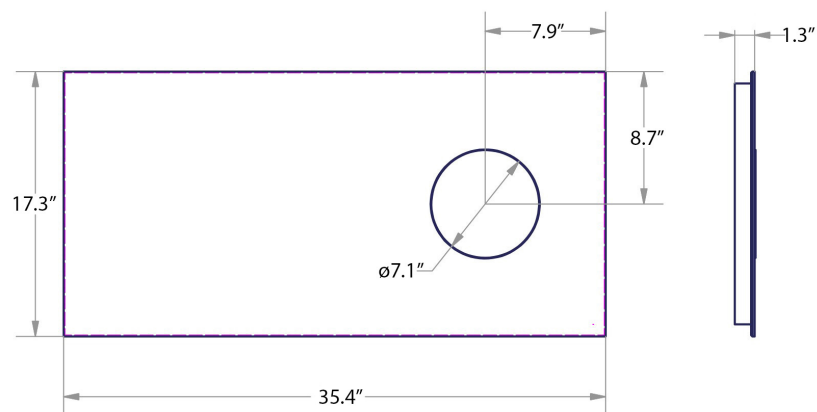

Product Specs Sheets

Imago | 5666

Specchio molato 90 x 44 cm., telaio inox, specchio ingranditore, predisposto per lampade Lineabeta

Bevelled mirror 90 x 44 cm., magnifying mirror, suitable for Lineabeta lamps.

Collection
Imago

Model |
Imago 5666

Dimensions Metric
1 inch = 2.54 cm
1 inch = 25.4 mm

WS[®]
BATH
COLLECTIONS

1051 Lea Drive - Collegeville, PA 19426
Tel. 215 513 9400 - Fax 610 831 0215
www.ws bathcollections.com - info@ws bathcollections.com