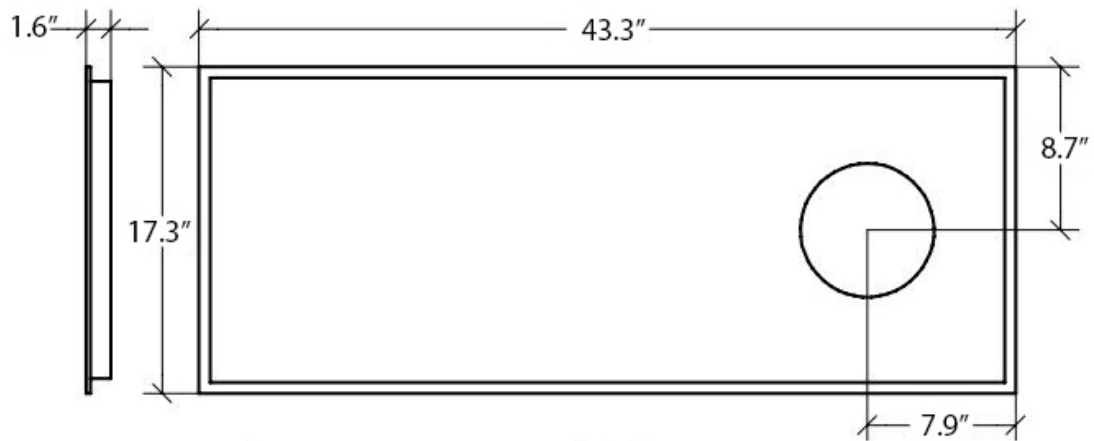

Product Specs Sheets

Collection
Imago

Model |
Imago 5667

Dimensions Metric
1 inch = 2.54 cm
1 inch = 25.4 mm

WS[®]
BATH
COLLECTIONS

1051 Lea Drive - Collegeville, PA 19426
Tel. 215 513 9400 - Fax 610 831 0215
www.ws bathcollections.com - info@ws bathcollections.com