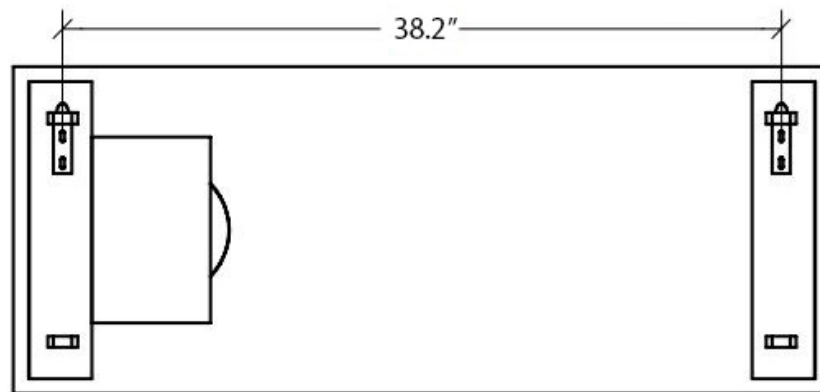

Product Specs Sheets

Collection
Imago

Model |
Imago 5667

Dimensions Metric
1 inch = 2.54 cm
1 inch = 25.4 mm

WS[®]
BATH
COLLECTIONS

1051 Lea Drive - Collegeville, PA 19426
Tel. 215 513 9400 - Fax 610 831 0215
www.ws bathcollections.com - info@ws bathcollections.com