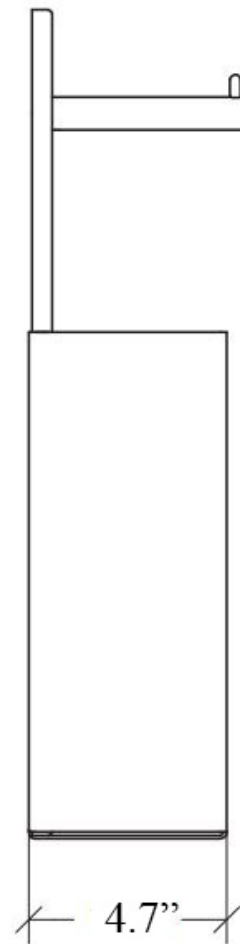

Product Specs Sheets

Collection
Inmucia

Model |
Inmucia 5135

Dimensions Metric

1 inch = 2.54 cm
1 inch = 25.4 mm

WS[®]
BATH
COLLECTIONS

1051 Lea Drive - Collegeville, PA 19426
Tel. 215 513 9400 - Fax 610 831 0215
www.ws bathcollections.com - info@ws bathcollections.com