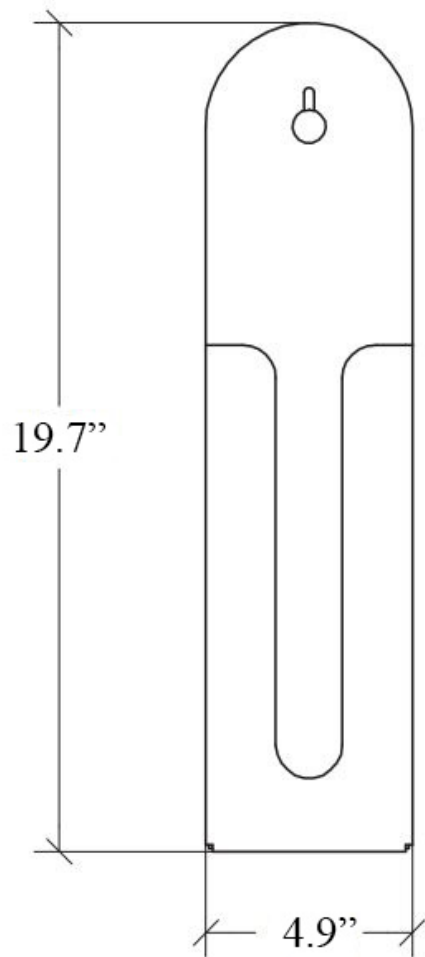

Product Specs Sheets

Collection
Inmucia

Model |
Inmucia 5135

Dimensions Metric

1 inch = 2.54 cm
1 inch = 25.4 mm

WS[®]
BATH
COLLECTIONS

1051 Lea Drive - Collegeville, PA 19426
Tel. 215 513 9400 - Fax 610 831 0215
www.ws bathcollections.com - info@ws bathcollections.com