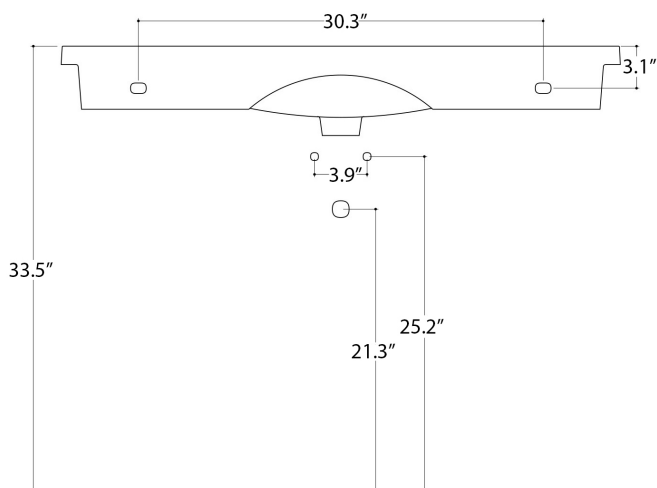

Features

- Ceramic
- Without overflow
- Countertop, wall-mount, or drop-in installation
- With faucet hole
- ADA Compliant

Kart 106 - WS32001F

SKU# | Option:

- Kart 106 - WS32001F | White

Collection Kart	Model Kart 106 - WS32001F	Dimensions Metric <i>1 inch = 2.54 cm</i> <i>1 inch = 25.4 mm</i>	 1051 Lea Drive - Collegeville, PA 19426 Tel. 215 513 9400 - Fax 610 831 0215 www.ws bathcollections.com - info@ws bathcollections.com
---------------------------	---------------------------------------	-------------------------------------------------------------------------	---------------------------------------------------------------------------------------------------------------------------------------------------------------------------------------------------------------------------------------------------------------------------------------------------------------------------------------

N.B.: Indicated size could have a variation of about 0,8 % due to the usure of the moulds or the small variations of the raw materials' technical characteristics used in the mixture.

Collection
Kart

Model |
Kart 106 - WS32001F

Dimensions Metric

1 inch = 2.54 cm
1 inch = 25.4 mm

WS[®]
BATH
COLLECTIONS

1051 Lea Drive - Collegeville, PA 19426
Tel. 215 513 9400 - Fax 610 831 0215
www.ws bathcollections.com - info@ws bathcollections.com

MOUNTING HARDWARE

Wall-mount installation

Vessel/ countertop installation

Bolts

Silicone (*optional*)

Collection
Kart

Model |
Kart 106 - WS32001F

Dimensions Metric
1 inch = 2.54 cm
1 inch = 25.4 mm