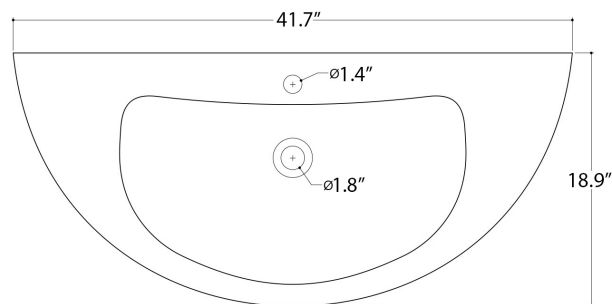

Features

- Ceramic
- Without overflow
- Countertop, wall-mount, or drop-in installation
- With faucet hole
- ADA Compliant

Kart 106 - WS32001F

SKU# | Option:

- Kart 106 - WS32001F | White

Collection Kart	Model Kart 106 - WS32001F	Dimensions Metric <i>1 inch = 2.54 cm</i> <i>1 inch = 25.4 mm</i>	 1051 Lea Drive - Collegeville, PA 19426 Tel. 215 513 9400 - Fax 610 831 0215 www.ws bathcollections.com - info@ws bathcollections.com
---------------------------	---------------------------------------	-------------------------------------------------------------------------	---------------------------------------------------------------------------------------------------------------------------------------------------------------------------------------------------------------------------------------------------------------------------------------------------------------------------------------

N.B.: Indicated size could have a variation of about 0,8 % due to the usure of the moulds or the small variations of the raw materials' technical characteristics used in the mixture.

Collection
Kart

Model |
Kart 106 - WS32001F

Dimensions Metric

1 inch = 2.54 cm
1 inch = 25.4 mm

WS[®]
BATH
COLLECTIONS

1051 Lea Drive - Collegeville, PA 19426
Tel. 215 513 9400 - Fax 610 831 0215
www.ws bathcollections.com - info@ws bathcollections.com

MOUNTING HARDWARE

Wall-mount installation

Vessel/ countertop installation

Bolts

Silicone (*optional*)

Collection
Kart

Model |
Kart 106 - WS32001F

Dimensions Metric
1 inch = 2.54 cm
1 inch = 25.4 mm