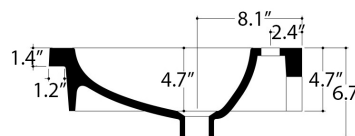

Features

- Ceramic
- Without overflow
- Countertop, wall-mount, or drop-in installation
- With faucet hole
- ADA Compliant

Kart 106 - WS32001F

SKU# | Option:

- Kart 106 - WS32001F | White

Collection Kart	Model Kart 106 - WS32001F	Dimensions Metric <i>1 inch = 2.54 cm</i> <i>1 inch = 25.4 mm</i>	 1051 Lea Drive - Collegeville, PA 19426 Tel. 215 513 9400 - Fax 610 831 0215 www.ws bathcollections.com - info@ws bathcollections.com
---------------------------	---------------------------------------	-------------------------------------------------------------------------	---------------------------------------------------------------------------------------------------------------------------------------------------------------------------------------------------------------------------------------------------------------------------------------------------------------------------------------

N.B.: Indicated size could have a variation of about 0,8 % due to the usure of the moulds or the small variations of the raw materials' technical characteristics used in the mixture.

Collection
Kart

Model |
Kart 106 - WS32001F

Dimensions Metric

1 inch = 2.54 cm
1 inch = 25.4 mm

WS[®]
BATH
COLLECTIONS

1051 Lea Drive - Collegeville, PA 19426
Tel. 215 513 9400 - Fax 610 831 0215
www.ws bathcollections.com - info@ws bathcollections.com

MOUNTING HARDWARE

Wall-mount installation

Vessel/ countertop installation

Bolts

Silicone (*optional*)

Collection
Kart

Model |
Kart 106 - WS32001F

Dimensions Metric
1 inch = 2.54 cm
1 inch = 25.4 mm