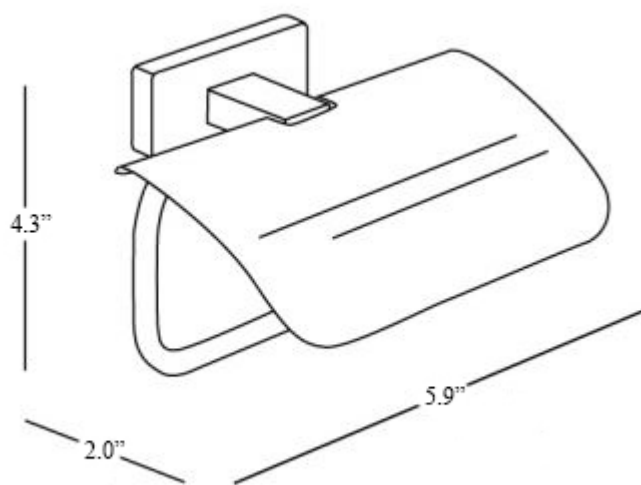

Features

- Toilet paper holder with lid
- Polished chrome
- Solid brass base

Lea A1926A

SKU# | Option:

- Lea A1926A | Polished chrome

Finishes

 CR Polished Chrome

<p>Collection Lea</p>	<p>Model Lea A1926A</p>	<p>Dimensions Metric <i>1 inch = 2.54 cm</i> <i>1 inch = 25.4 mm</i></p>	<p> 1051 Lea Drive - Collegeville, PA 19426 Tel. 215 513 9400 - Fax 610 831 0215 www.ws bathcollections.com - info@ws bathcollectins.com</p>
----------------------------------	--------------------------------------	--	--

Product Specs Sheets

Collection
Lea

Model |
Lea A1926A

Dimensions Metric
1 inch = 2.54 cm
1 inch = 25.4 mm

WS[®]
BATH
COLLECTIONS

1051 Lea Drive - Collegeville, PA 19426
Tel. 215 513 9400 - Fax 610 831 0215
www.ws bathcollections.com - info@ws bathcollections.com