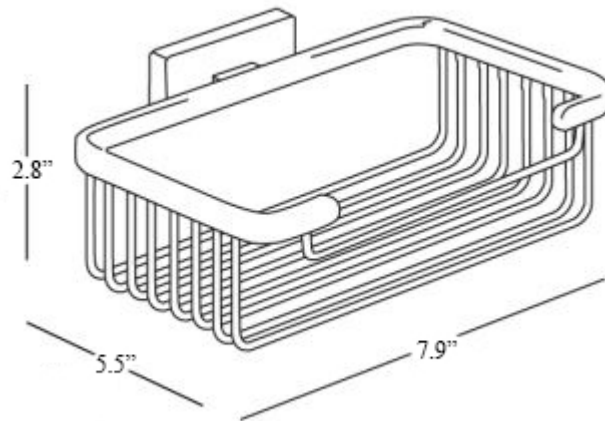

Product Specs Sheets

Collection
Lea

Model |
Lea A1951B

Dimensions Metric
1 inch = 2.54 cm
1 inch = 25.4 mm

WS[®]
BATH
COLLECTIONS

1051 Lea Drive - Collegeville, PA 19426
Tel. 215 513 9400 - Fax 610 831 0215
www.ws bathcollections.com - info@ws bathcollections.com