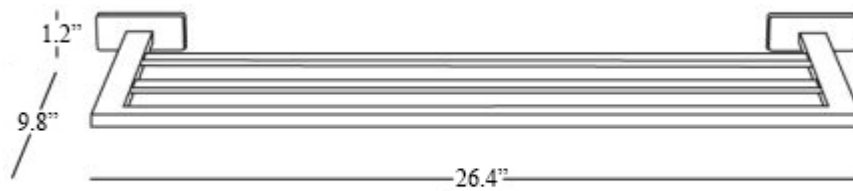

Product Specs Sheets

Collection
Lea

Model |
Lea A19680

Dimensions Metric

1 inch = 2.54 cm
1 inch = 25.4 mm

WS[®]
BATH
COLLECTIONS

1051 Lea Drive - Collegeville, PA 19426
Tel. 215 513 9400 - Fax 610 831 0215