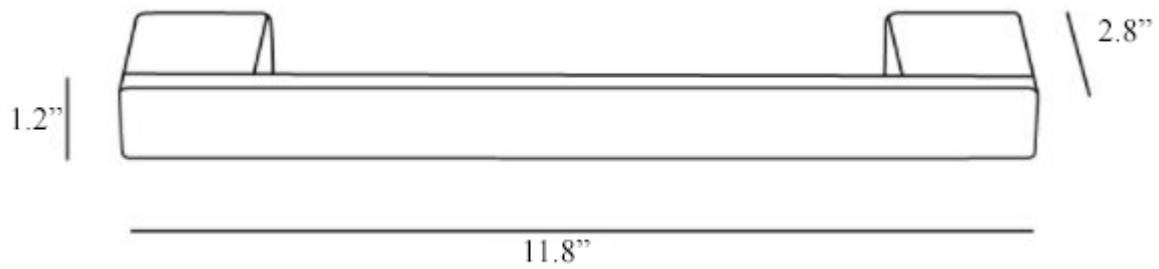

Model |
Lea A19950

Dimensions Metric

1 inch = 2.54 cm

1 inch = 25.4 mm

WS[®]
BATH
COLLECTIONS

1051 Lea Drive - Collegeville, PA 19426
Tel. 215 513 9400 - Fax 610 831 0215

www.ws bathcollections.com - info@ws bathcollectins.com

Product Specs Sheets

TECHNOLOGIES

Collection
Lea

Model |
Lea A19950

Dimensions Metric
1 inch = 2.54 cm
1 inch = 25.4 mm

WS[®]
BATH
COLLECTIONS

1051 Lea Drive - Collegeville, PA 19426
Tel. 215 513 9400 - Fax 610 831 0215
www.ws bathcollections.com - info@ws bathcollections.com