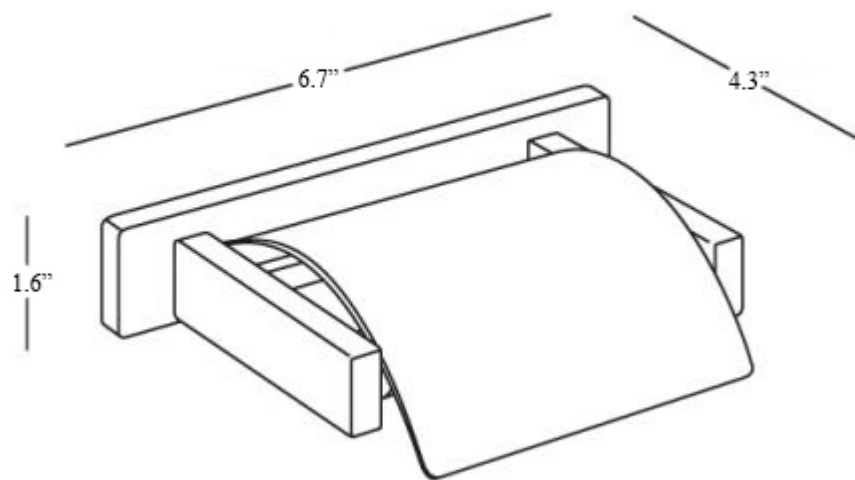

# Product Specs Sheets

Collection  
Lea

Model |  
Lea A19950

Dimensions Metric  
*1 inch = 2.54 cm*  
*1 inch = 25.4 mm*

**WS**<sup>®</sup>  
BATH  
COLLECTIONS

1051 Lea Drive - Collegeville, PA 19426  
Tel. 215 513 9400 - Fax 610 831 0215  
[www.ws bathcollections.com](http://www.ws bathcollections.com) - [info@ws bathcollections.com](mailto:info@ws bathcollections.com)