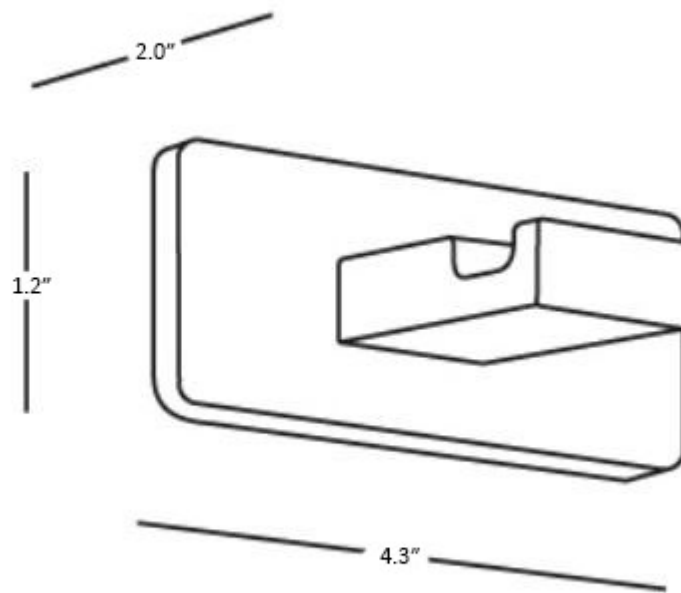

Collection  
Lea

Model |  
Lea A1918C

Dimensions Metric

*1 inch = 2.54 cm*  
*1 inch = 25.4 mm*

**WS**<sup>®</sup>  
**BATH**  
**COLLECTIONS**

1051 Lea Drive - Collegeville, PA 19426  
Tel. 215 513 9400 - Fax 610 831 0215

[www.ws bathcollections.com](http://www.ws bathcollections.com) - [info@ws bathcollections.com](mailto:info@ws bathcollections.com)

Collection  
Lea

Model |  
Lea A1920A

Dimensions Metric  
*1 inch = 2.54 cm*  
*1 inch = 25.4 mm*

Collection  
Lea

Model |  
Lea A1925A

Dimensions Metric

*1 inch = 2.54 cm*  
*1 inch = 25.4 mm*

**WS**<sup>®</sup>  
**BATH**  
**COLLECTIONS**

1051 Lea Drive - Collegeville, PA 19426  
Tel. 215 513 9400 - Fax 610 831 0215