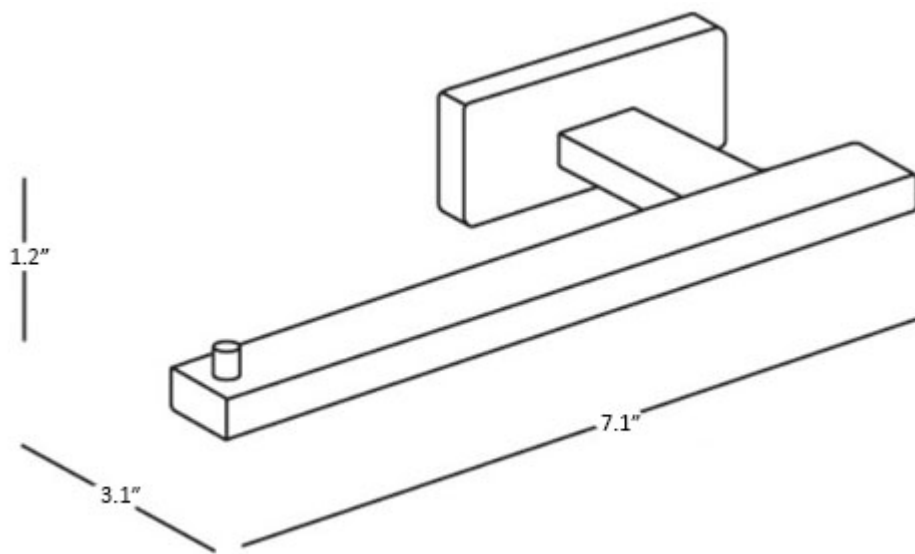

Collection  
Lea

Model |  
Lea A1918C

Dimensions Metric

*1 inch = 2.54 cm*  
*1 inch = 25.4 mm*

**WS**<sup>®</sup>  
**BATH**  
**COLLECTIONS**

1051 Lea Drive - Collegeville, PA 19426  
Tel. 215 513 9400 - Fax 610 831 0215

[www.ws bathcollections.com](http://www.ws bathcollections.com) - [info@ws bathcollections.com](mailto:info@ws bathcollections.com)

Collection  
Lea

Model |  
Lea A1920A

Dimensions Metric  
*1 inch = 2.54 cm*  
*1 inch = 25.4 mm*

Collection  
Lea

Model |  
Lea A1925A

Dimensions Metric

*1 inch = 2.54 cm*  
*1 inch = 25.4 mm*

**WS**<sup>®</sup>  
**BATH**  
**COLLECTIONS**

1051 Lea Drive - Collegeville, PA 19426  
Tel. 215 513 9400 - Fax 610 831 0215