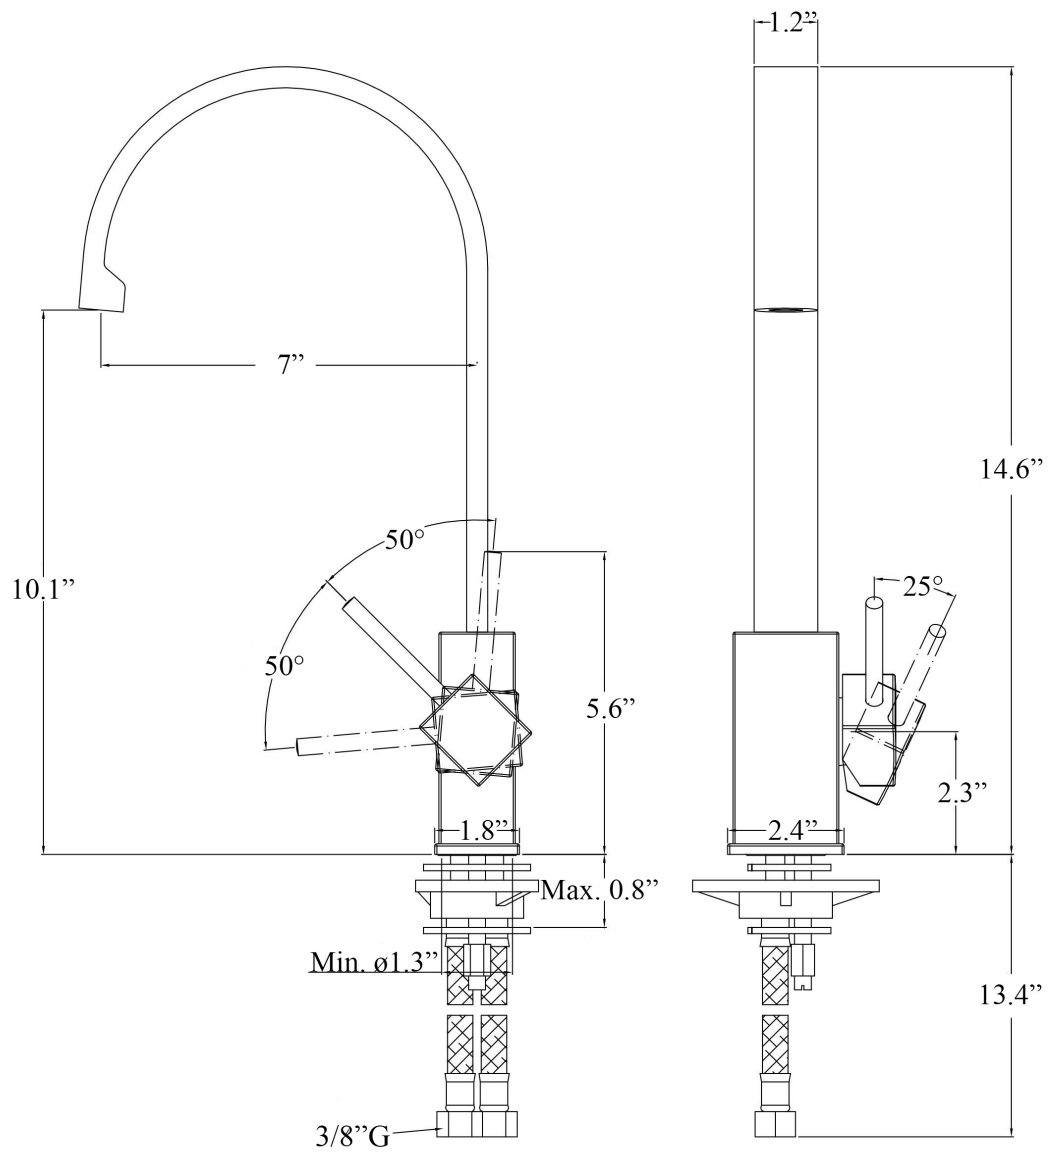

Product Specs Sheets

All connections and hoses to US standards

Collection
Level

Model |
Level LEA 880

Dimensions Metric

1 inch = 2.54 cm
1 inch = 25.4 mm

WS[®]
BATH
COLLECTIONS

1051 Lea Drive - Collegeville, PA 19426
Tel. 215 513 9400 - Fax 610 831 0215
www.ws bathcollections.com - info@ws bathcollections.com