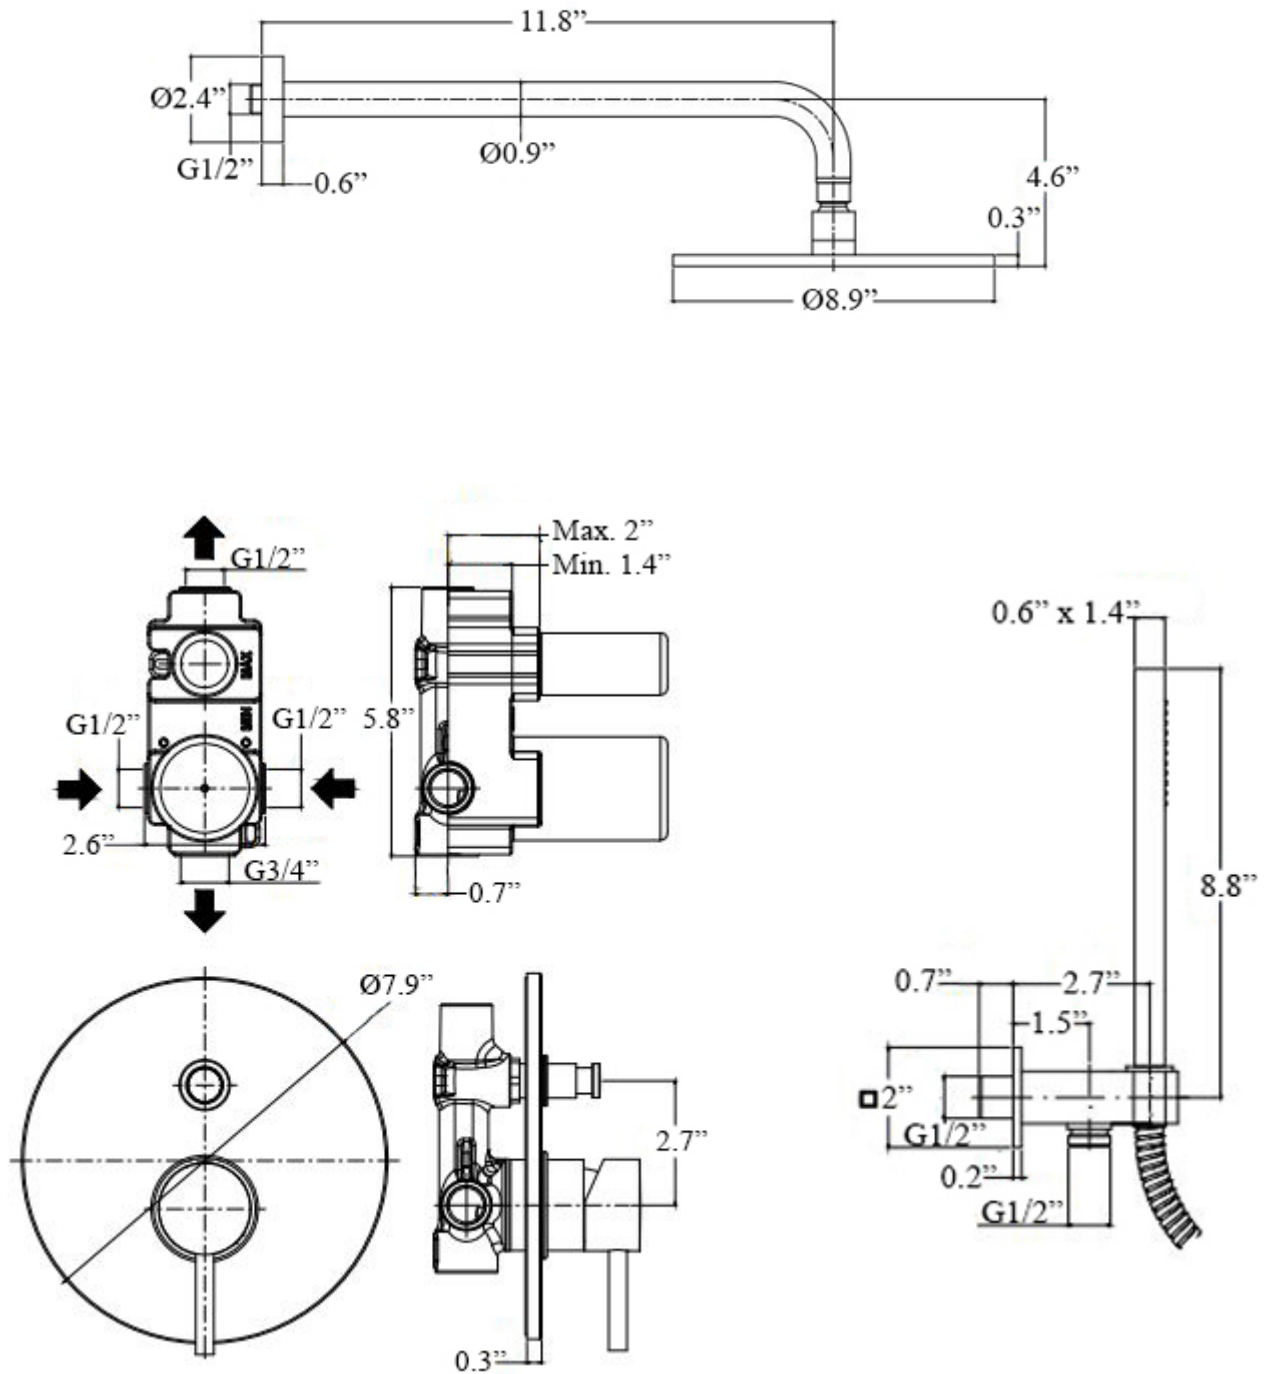

# Product Specs Sheets

Collection  
Light

Model |  
Light Kit LIG 015

Dimensions Metric  
1 inch = 2.54 cm  
1 inch = 25.4 mm

**WS**<sup>®</sup>  
BATH  
COLLECTIONS  
1051 Lea Drive - Collegeville, PA 19426  
Tel. 215 513 9400 - Fax 610 831 0215  
[www.wsbatchcollections.com](http://www.wsbatchcollections.com) - [info@wsbatchcollections.com](mailto:info@wsbatchcollections.com)