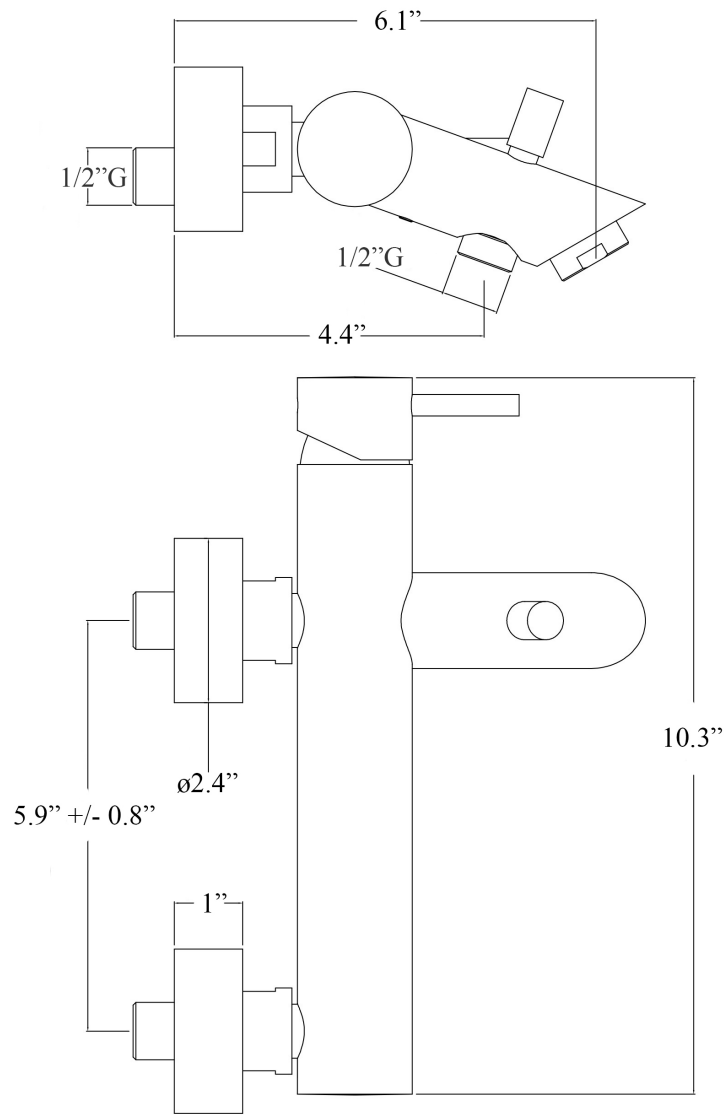

Product Specs Sheets

All connections to US standards

Collection
Light

Model |
Light LIG 023

Dimensions Metric
1 inch = 2.54 cm
1 inch = 25.4 mm

WS[®]
BATH
COLLECTIONS

1051 Lea Drive - Collegeville, PA 19426
Tel. 215 513 9400 - Fax 610 831 0215
www.ws bathcollections.com - info@ws bathcollections.com