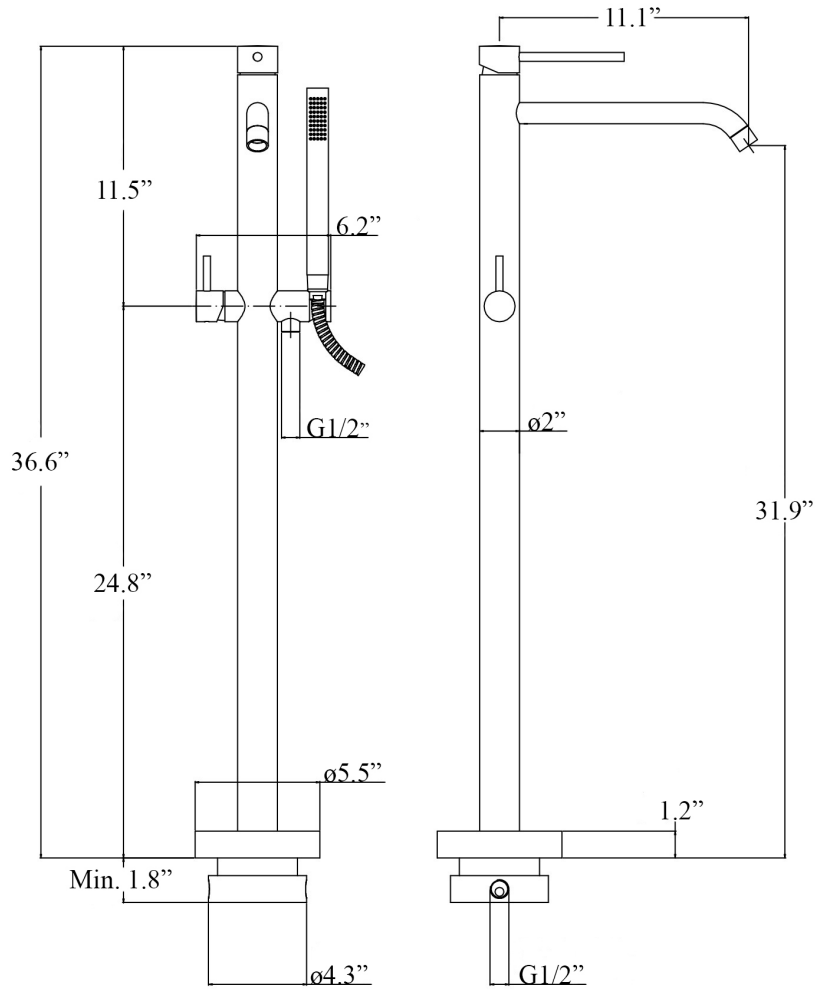

Product Specs Sheets

All connections/ hoses to US standards

Collection
Light

Model |
Light LIG 032

Dimensions Metric

1 inch = 2.54 cm
1 inch = 25.4 mm

WS[®]
BATH
COLLECTIONS

1051 Lea Drive - Collegeville, PA 19426
Tel. 215 513 9400 - Fax 610 831 0215
www.wsbathcollections.com - info@wsbathcollections.com