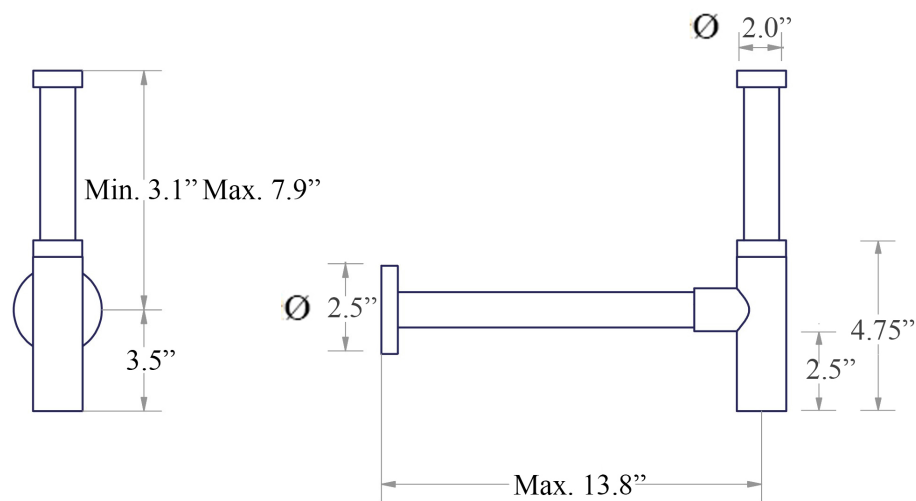

Collection
WSBC Drains and Traps

Model |
WSBC 53922

Dimensions Metric

1 inch = 2.54 cm

1 inch = 25.4 mm

WS®
BATH
COLLECTIONS

1051 Lea Drive - Collegeville, PA 19426
Tel. 215 513 9400 - Fax 610 831 0215

www.ws bathcollections.com - info@ws bathcollections.com

WSBC 53922

Spare parts | 53922

Sifone Basic in ottone cromato pollici 1 1/4.

Chromed brass Basic siphon, inches 1 1/4.

* WS Bath Collections reserves the right to revise dimensions or information on this sheet without notice

Collection |
WSBC Drains and Traps

Model |
WSBC 53922

Dimensions Metric

1 inch = 2.54 cm

1 inch = 25.4 mm

WS®
BATH
COLLECTIONS

1051 Lea Drive - Collegeville, PA 19426
Tel. 215 513 9400 - Fax 610 831 0215

www.ws bathcollections.com - info@ws bathcollections.com