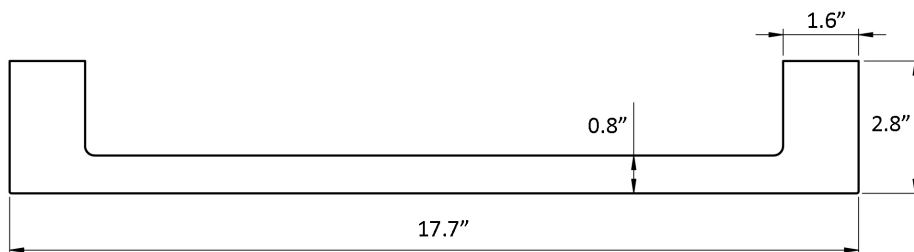

Features

- Towel Bar
- Polished Chrome Finish
- Solid Brass Base
- Includes Mounting Hardware

Luna WSBC 38010 CR

SKU# | Option:

- Luna WSBC 38010 CR | Polished Chrome

Finishes

 CR Polished Chrome

<p>Collection Luna</p>	<p>Model Luna WSBC 38010</p>	<p>Dimensions Metric <i>1 inch = 2.54 cm</i> <i>1 inch = 25.4 mm</i></p>	 <p>1051 Lea Drive - Collegeville, PA 19426 Tel. 215 513 9400 - Fax 610 831 0215 www.ws bathcollections.com - info@ws bathcollectins.com</p>
-----------------------------------	---	--	---

Product Specs Sheets

Collection
Nwpc

Model |
Nwpc"Y UDE"5: 232

Dimensions Metric
1 inch = 2.54 cm
1 inch = 25.4 mm

WS®
BATH
COLLECTIONS

1051 Lea Drive - Collegeville, PA 19426
Tel. 215 513 9400 - Fax 610 831 0215
www.ws bathcollections.com - info@ws bathcollections.com