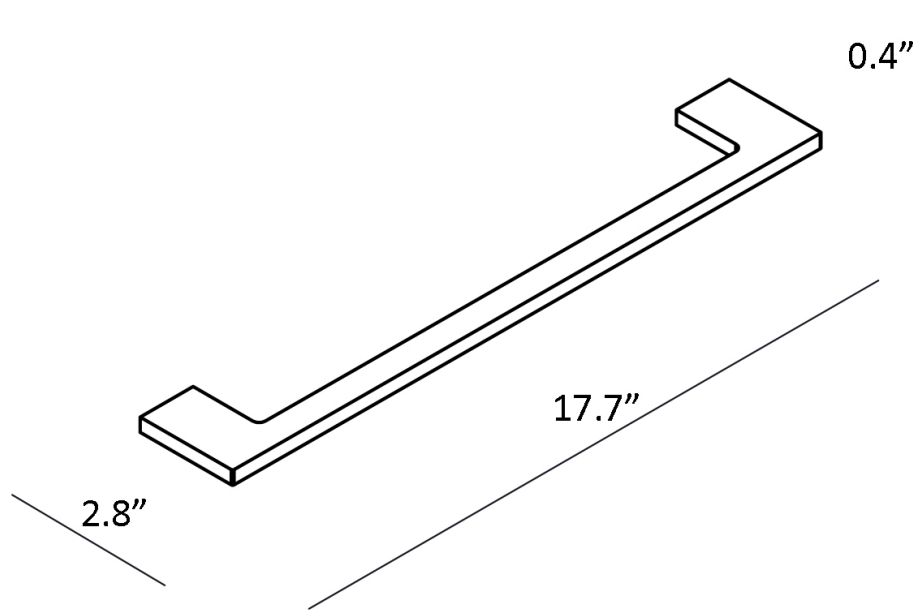

Features

- Towel Bar
- Polished Chrome Finish
- Solid Brass Base
- Includes Mounting Hardware

Luna WSBC 38010 CR

SKU# | Option:

- Luna WSBC 38010 CR | Polished Chrome

Finishes

 CR Polished Chrome

<p>Collection Luna</p>	<p>Model Luna WSBC 38010</p>	<p>Dimensions Metric <i>1 inch = 2.54 cm</i> <i>1 inch = 25.4 mm</i></p>	 <p>1051 Lea Drive - Collegeville, PA 19426 Tel. 215 513 9400 - Fax 610 831 0215 www.ws bathcollections.com - info@ws bathcollectins.com</p>
-----------------------------------	---	--	---

Product Specs Sheets

Collection
Nwpc

Model |
Nwpc"Y UDE"5: 232

Dimensions Metric
1 inch = 2.54 cm
1 inch = 25.4 mm

WS®
BATH
COLLECTIONS

1051 Lea Drive - Collegeville, PA 19426
Tel. 215 513 9400 - Fax 610 831 0215
www.ws bathcollections.com - info@ws bathcollections.com