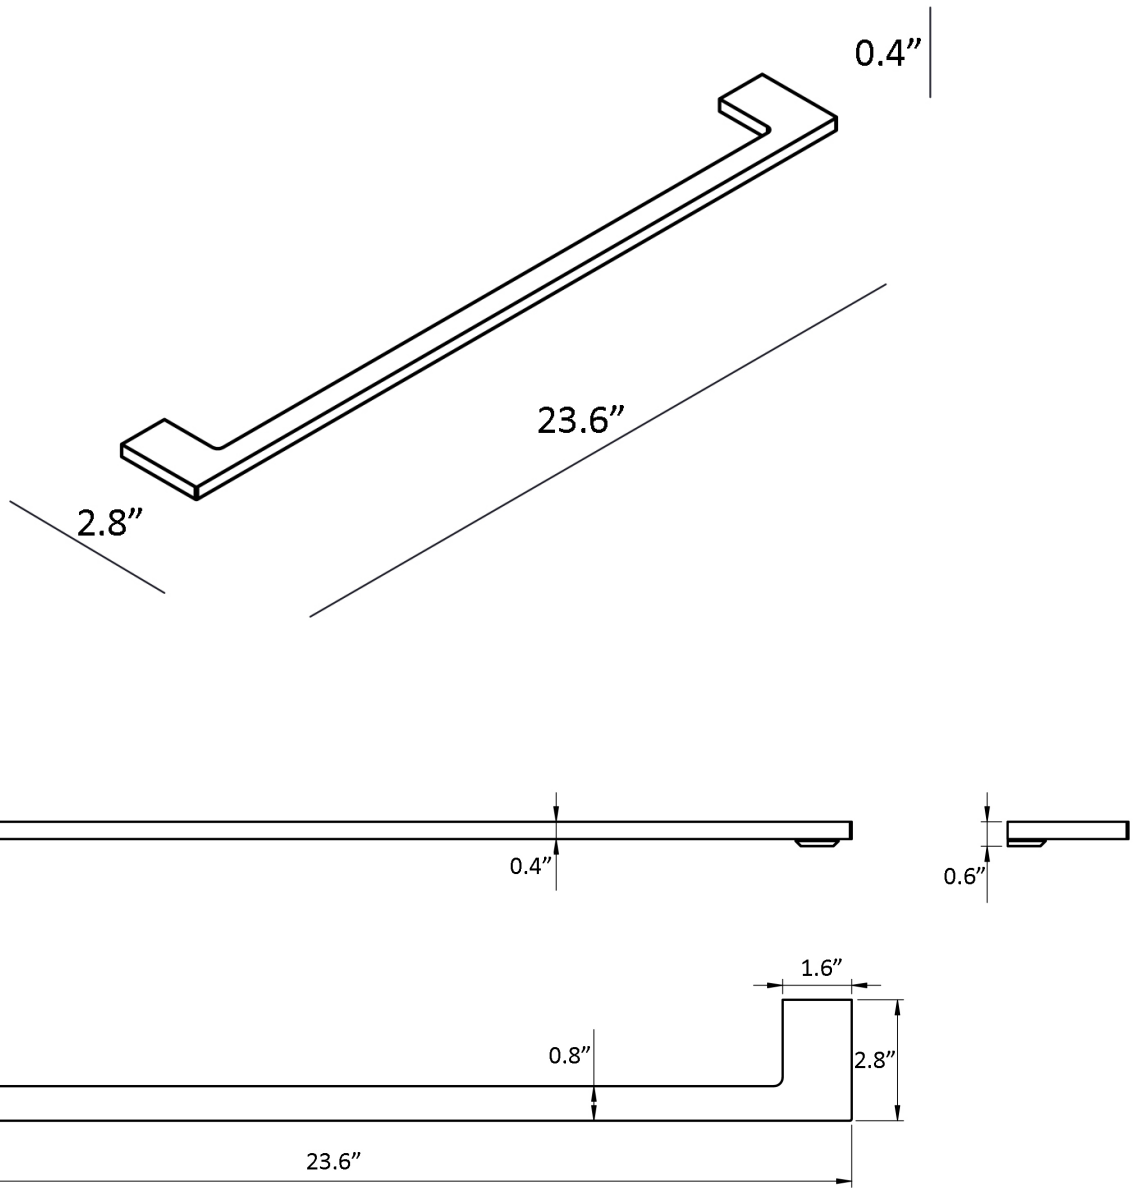

Features

- Towel Bar
- Polished Chrome Finish
- Solid Brass Base
- Includes Mounting Hardware

Luna WSBC 38012 CR

SKU# | Option:

- Luna WSBC 38012 CR | Polished Chrome

Finishes

 CR Polished Chrome

<p>Collection Luna</p>	<p>Model Luna WSBC 38012</p>	<p>Dimensions Metric <i>1 inch = 2.54 cm</i> <i>1 inch = 25.4 mm</i></p>	 <p>1051 Lea Drive - Collegeville, PA 19426 Tel. 215 513 9400 - Fax 610 831 0215 www.ws bathcollections.com - info@ws bathcollectins.com</p>
-----------------------------------	---	--	---

Product Specs Sheets

Collection
Luna

Model |
Luna WSBC 38012

Dimensions Metric
1 inch = 2.54 cm
1 inch = 25.4 mm

WS®
BATH
COLLECTIONS

1051 Lea Drive - Collegeville, PA 19426
Tel. 215 513 9400 - Fax 610 831 0215
www.ws bathcollections.com - info@ws bathcollections.com