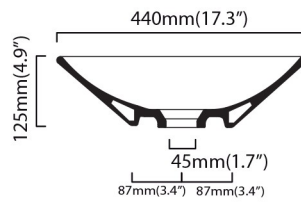

Model |
LVQ 120

Dimensions Metric
1 inch = 2.54 cm
1 inch = 25.4 mm

1051 Lea Drive - Collegeville, PA 19426
Tel. 215 513 9400 - Fax 610 831 0215
www.ws bathcollections.com - info@ws bathcollections.com

- = smaltato perimetralmente all glazed sides
- = non smaltato dietro unglazed behind

scasso consigliato ø 90 mm
recommended size of hole ø 90 mm **A**

- U= sottopiano undercounter
- I = incasso inset
- A = appoggio freestanding
- W= sospeso wall hung

Collection
Ceramica

Model |
LVQ 120

Dimensions Metric

1 inch = 2.54 cm
1 inch = 25.4 mm

WS[®]
BATH
COLLECTIONS

1051 Lea Drive - Collegeville, PA 19426
Tel. 215 513 9400 - Fax 610 831 0215

www.ws bathcollections.com - info@ws bathcollections.com

We recommend the following items that work with your sink.

Wall-mount installation

Vessel/ countertop installation

Bolts

Silicone (*optional*)

Collection
Ceramica

Model |
LVQ 120

Dimensions Metric

1 inch = 2.54 cm
1 inch = 25.4 mm