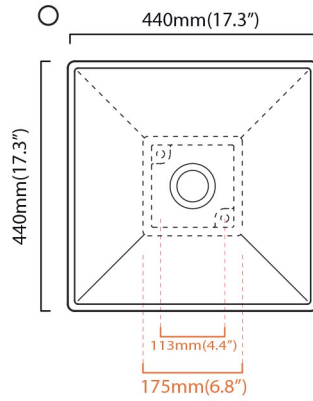

Model |
LVQ 120

Dimensions Metric
1 inch = 2.54 cm
1 inch = 25.4 mm

1051 Lea Drive - Collegeville, PA 19426
Tel. 215 513 9400 - Fax 610 831 0215
www.ws bathcollections.com - info@ws bathcollections.com

- = smaltato perimetralmente all glazed sides
- = non smaltato dietro unglazed behind

scasso consigliato ø 90 mm
recommended size of hole ø 90 mm **A**

- U= sottopiano undercounter
- I = incasso inset
- A = appoggio freestanding
- W= sospeso wall hung

Collection
Ceramica

Model |
LVQ 120

Dimensions Metric

1 inch = 2.54 cm
1 inch = 25.4 mm

WS[®]
BATH
COLLECTIONS

1051 Lea Drive - Collegeville, PA 19426
Tel. 215 513 9400 - Fax 610 831 0215

www.ws bathcollections.com - info@ws bathcollections.com

We recommend the following items that work with your sink.

Wall-mount installation

Vessel/ countertop installation

Bolts

Silicone (*optional*)

Collection
Ceramica

Model |
LVQ 120

Dimensions Metric

1 inch = 2.54 cm
1 inch = 25.4 mm