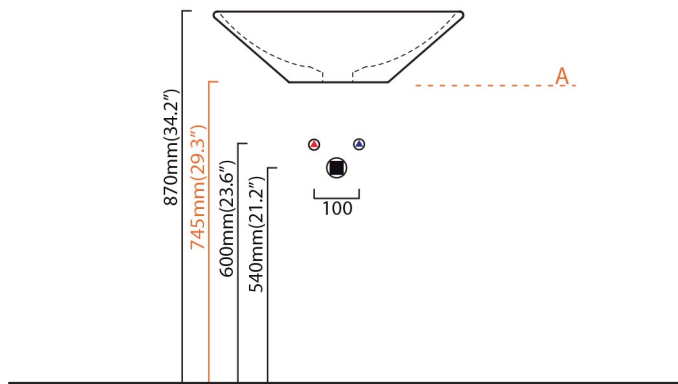

Model |
LVQ 120

Dimensions Metric
1 inch = 2.54 cm
1 inch = 25.4 mm

1051 Lea Drive - Collegeville, PA 19426
Tel. 215 513 9400 - Fax 610 831 0215
www.ws bathcollections.com - info@ws bathcollections.com

- = smaltato perimetralmente all glazed sides
- = non smaltato dietro unglazed behind

scasso consigliato ø 90 mm
recommended size of hole ø 90 mm **A**

- U= sottopiano undercounter
- I = incasso inset
- A = appoggio freestanding
- W= sospeso wall hung

Collection
Ceramica

Model |
LVQ 120

Dimensions Metric

1 inch = 2.54 cm
1 inch = 25.4 mm

WS[®]
BATH
COLLECTIONS

1051 Lea Drive - Collegeville, PA 19426
Tel. 215 513 9400 - Fax 610 831 0215

www.ws bathcollections.com - info@ws bathcollections.com

We recommend the following items that work with your sink.

Wall-mount installation

Vessel/ countertop installation

Bolts

Silicone (*optional*)

Collection
Ceramica

Model |
LVQ 120

Dimensions Metric

1 inch = 2.54 cm
1 inch = 25.4 mm