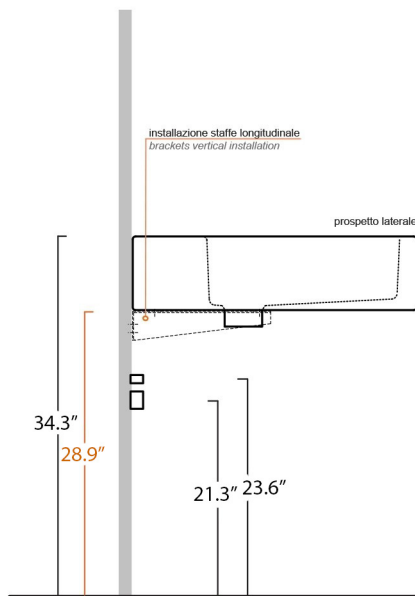

Product Specs Sheets

Nice 25

cod.NIL01

Dimensioni / dimensions

L 250 - P 500- H 135

Troppo pieno / over flow : Si / Yes CL15

Peso netto / net weight :21 LBS

Appoggio / sit-on

Sospeso su staffe /

wall-hung - brackets installation

Collection
LVR

Model |
LVR 807

Dimensions Metric

1 inch = 2.54 cm
1 inch = 25.4 mm

WS[®]
BATH
COLLECTIONS

1051 Lea Drive - Collegeville, PA 19426
Tel. 215 513 9400 - Fax 610 831 0215

Linea 53995
Push waste drain (click clack)
without overflow

MOUNTING HARDWARE

Wall-mount installation

Bolts

Vessel/ countertop installation

Silicone (*optional*)

Collection
LVR

Model |
LVR 807

Dimensions Metric
1 inch = 2.54 cm
1 inch = 25.4 mm

WS®

**BATH
COLLECTIONS**

1051 Lea Drive - Collegeville, PA 19426
Tel. 215 513 9400 - Fax 610 831 0215
www.ws bathcollections.com - info@ws bathcollections.com