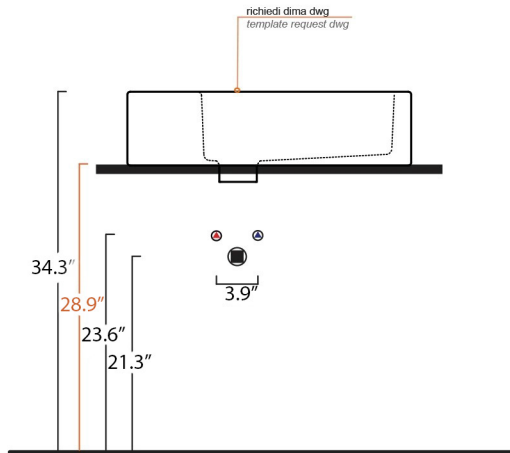

Product Specs Sheets

Nice 25

cod.NIL01

Dimensioni / dimensions

L 250 - P 500- H 135

Troppo pieno / over flow : Si / Yes CL15

Peso netto / net weight :21 LBS

Appoggio / sit-on

Sospeso su staffe /

wall-hung - brackets installation

Collection
LVR

Model |
LVR 807

Dimensions Metric

1 inch = 2.54 cm
1 inch = 25.4 mm

WS[®]
BATH
COLLECTIONS

1051 Lea Drive - Collegeville, PA 19426
Tel. 215 513 9400 - Fax 610 831 0215

Linea 53995
Push waste drain (click clack)
without overflow

MOUNTING HARDWARE

Wall-mount installation

Bolts

Vessel/ countertop installation

Silicone (*optional*)

Collection
LVR

Model |
LVR 807

Dimensions Metric
1 inch = 2.54 cm
1 inch = 25.4 mm

WS®

**BATH
COLLECTIONS**

1051 Lea Drive - Collegeville, PA 19426
Tel. 215 513 9400 - Fax 610 831 0215
www.ws bathcollections.com - info@ws bathcollections.com