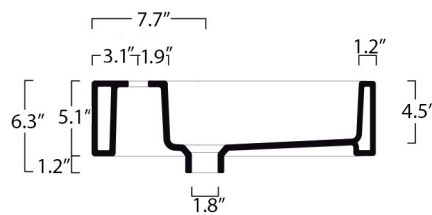

Product Specs Sheets

Nice 25

cod.NIL01

Dimensioni / dimensions

L 250 - P 500- H 135

Troppo pieno / over flow : Si / Yes CL15

Peso netto / net weight :21 LBS

Appoggio / sit-on

Sospeso su staffe /

wall-hung - brackets installation

Collection
LVR

Model |
LVR 807

Dimensions Metric

1 inch = 2.54 cm
1 inch = 25.4 mm

WS[®]
BATH
COLLECTIONS

1051 Lea Drive - Collegeville, PA 19426
Tel. 215 513 9400 - Fax 610 831 0215

Dimensions Metric
1 inch = 2.54 cm
1 inch = 25.4 mm

WS®

**BATH
COLLECTIONS**

1051 Lea Drive - Collegeville, PA 19426
Tel. 215 513 9400 - Fax 610 831 0215
www.ws bathcollections.com - info@ws bathcollections.com