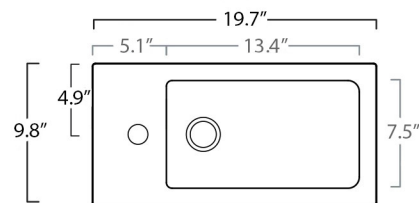

Product Specs Sheets

Nice 25

cod.NIL01

Dimensioni / dimensions

L 250 - P 500- H 135

Troppo pieno / over flow : Si / Yes CL15

Peso netto / net weight :21 LBS

Appoggio / sit-on

Sospeso su staffe /

wall-hung - brackets installation

Collection
LVR

Model |
LVR 807

Dimensions Metric

1 inch = 2.54 cm
1 inch = 25.4 mm

WS[®]
BATH
COLLECTIONS

1051 Lea Drive - Collegeville, PA 19426
Tel. 215 513 9400 - Fax 610 831 0215

Dimensions Metric
1 inch = 2.54 cm
1 inch = 25.4 mm

WS®

**BATH
COLLECTIONS**

1051 Lea Drive - Collegeville, PA 19426
Tel. 215 513 9400 - Fax 610 831 0215
www.ws bathcollections.com - info@ws bathcollections.com