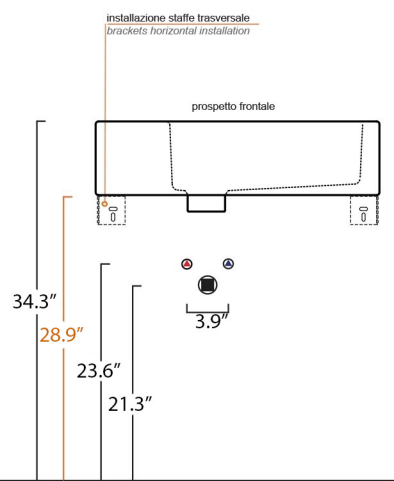

Product Specs Sheets

Nice 25

cod.NIL01

Dimensioni / dimensions

L 250 - P 500- H 135

Troppo pieno / over flow : Si / Yes CL15

Peso netto / net weight :21 LBS

Appoggio / sit-on

Sospeso su staffe /

wall-hung - brackets installation

Collection
LVR

Model |
LVR 807

Dimensions Metric

1 inch = 2.54 cm
1 inch = 25.4 mm

WS[®]
BATH
COLLECTIONS

1051 Lea Drive - Collegeville, PA 19426
Tel. 215 513 9400 - Fax 610 831 0215

Linea 53995
Push waste drain (click clack)
without overflow

MOUNTING HARDWARE

Wall-mount installation

Bolts

Vessel/ countertop installation

Silicone (*optional*)

Collection
LVR

Model |
LVR 807

Dimensions Metric
1 inch = 2.54 cm
1 inch = 25.4 mm

WS®

**BATH
COLLECTIONS**

1051 Lea Drive - Collegeville, PA 19426
Tel. 215 513 9400 - Fax 610 831 0215
www.ws bathcollections.com - info@ws bathcollections.com