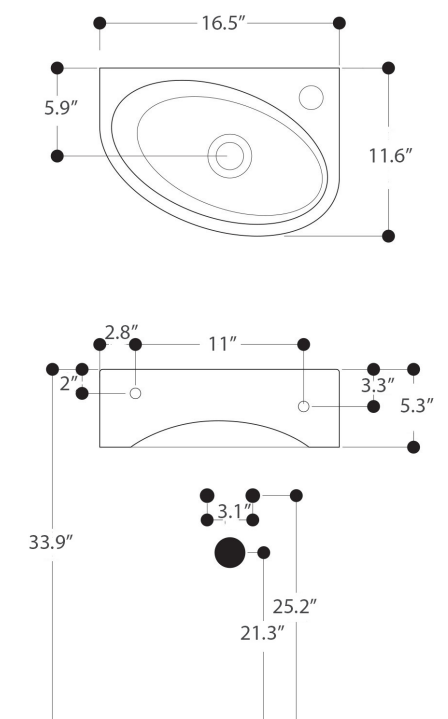

CODICE/CODE: **WS05701F**

CODICE/CODE: **WSB5701F** con foro troppo pieno with overflow

MISURE/SIZE: **42x29,5 H13,5 CM**

PESO/WEIGHT: **7,6 KG**

N.B.: Le misure indicate possono subire una variazione dello 0,8 % circa, dovuta ad usura stampi o a piccole variazioni delle caratteristiche tecniche relative alle materie prime che compongono l' impasto.

N.B.: Indicated size could have a variation of about 0,8 % due to the usure of the moulds or the small variations of the raw materials' technical characteristics used in the mixture.

Collection
Whitestone

Model |
Mega

Dimensions Metric

1 inch = 2.54 cm
1 inch = 25.4 mm

WS[®]
BATH
COLLECTIONS

1051 Lea Drive - Colleagueville, PA 19426
Tel. 215 513 9400 - Fax 610 831 0215
www.ws bathcollections.com - info@ws bathcollections.com

1 inch = 2.54 cm
1 inch = 25.4 mm

WS[®]
BATH
COLLECTIONS

1051 Lea Drive - Collegeville, PA 19426
Tel. 215 513 9400 - Fax 610 831 0215

www.ws bathcollections.com - info@ws bathcollections.com