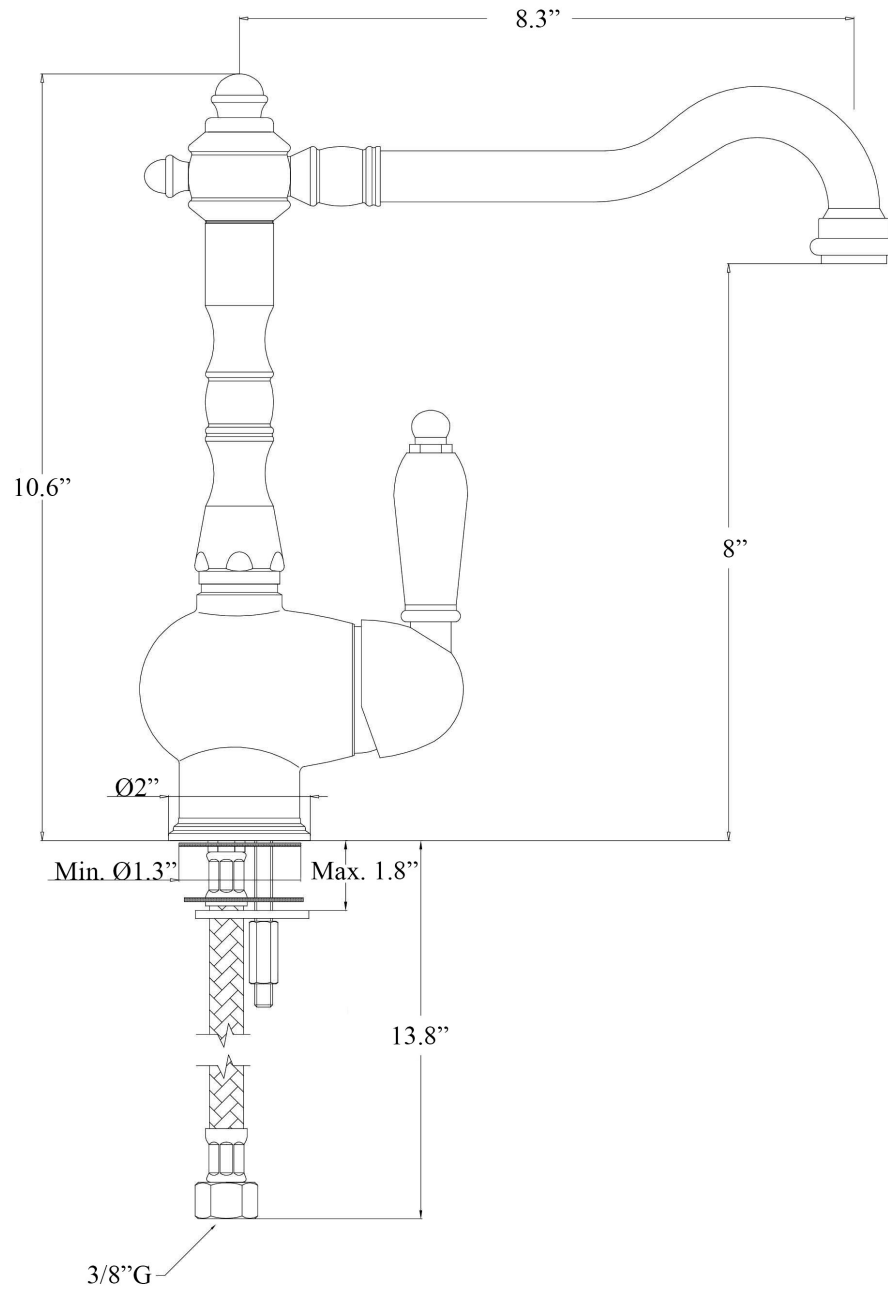

Product Specs Sheets

All connections/ hoses to US standards

Collection
Melissa

Model |
Melissa FME 181

Dimensions Metric
1 inch = 2.54 cm
1 inch = 25.4 mm

WS[®]
BATH
COLLECTIONS

1051 Lea Drive - Collegeville, PA 19426
Tel. 215 513 9400 - Fax 610 831 0215
www.ws bathcollections.com - info@ws bathcollections.com