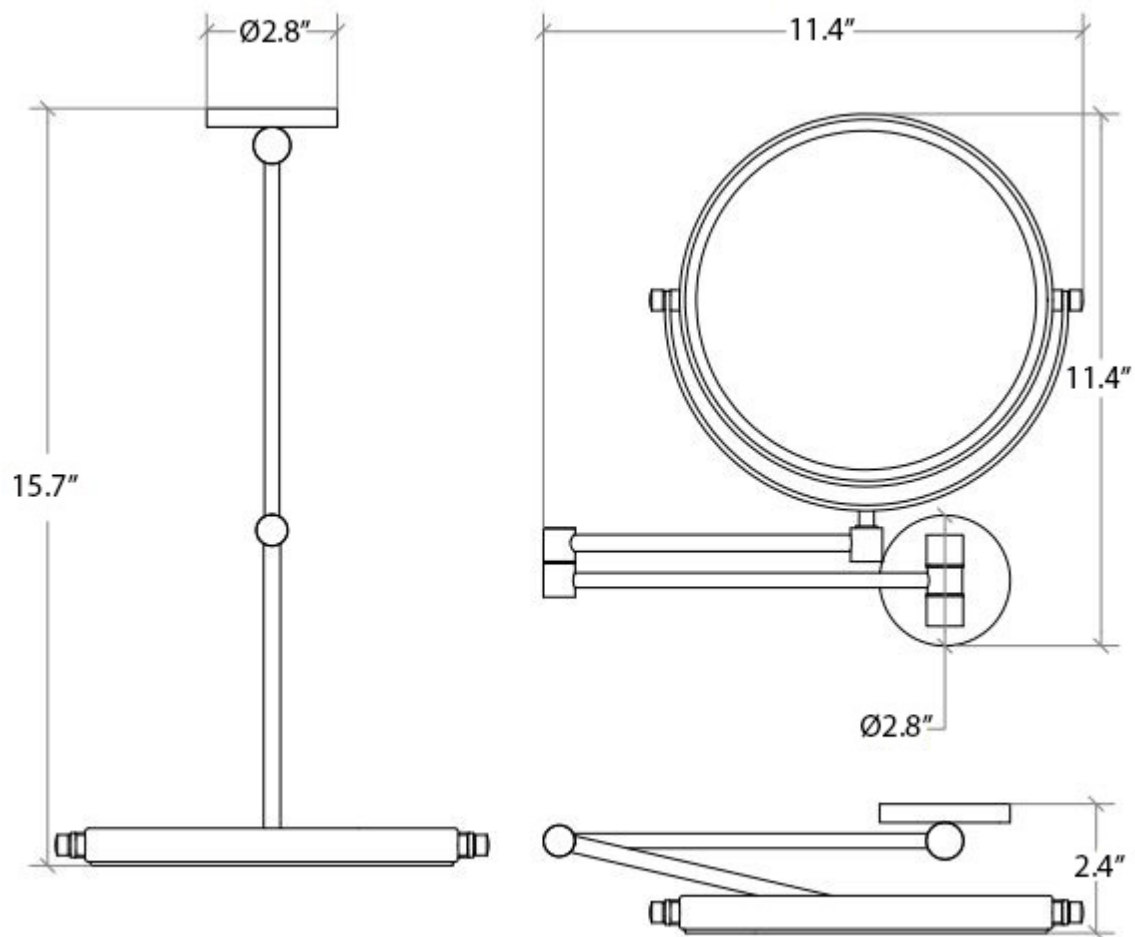

Product Specs Sheets

Collection
Mevedo

Model |
Mevedo 55852

Dimensions Metric

1 inch = 2.54 cm
1 inch = 25.4 mm

WS[®]
BATH
COLLECTIONS

1051 Lea Drive - Collegeville, PA 19426
Tel. 215 513 9400 - Fax 610 831 0215