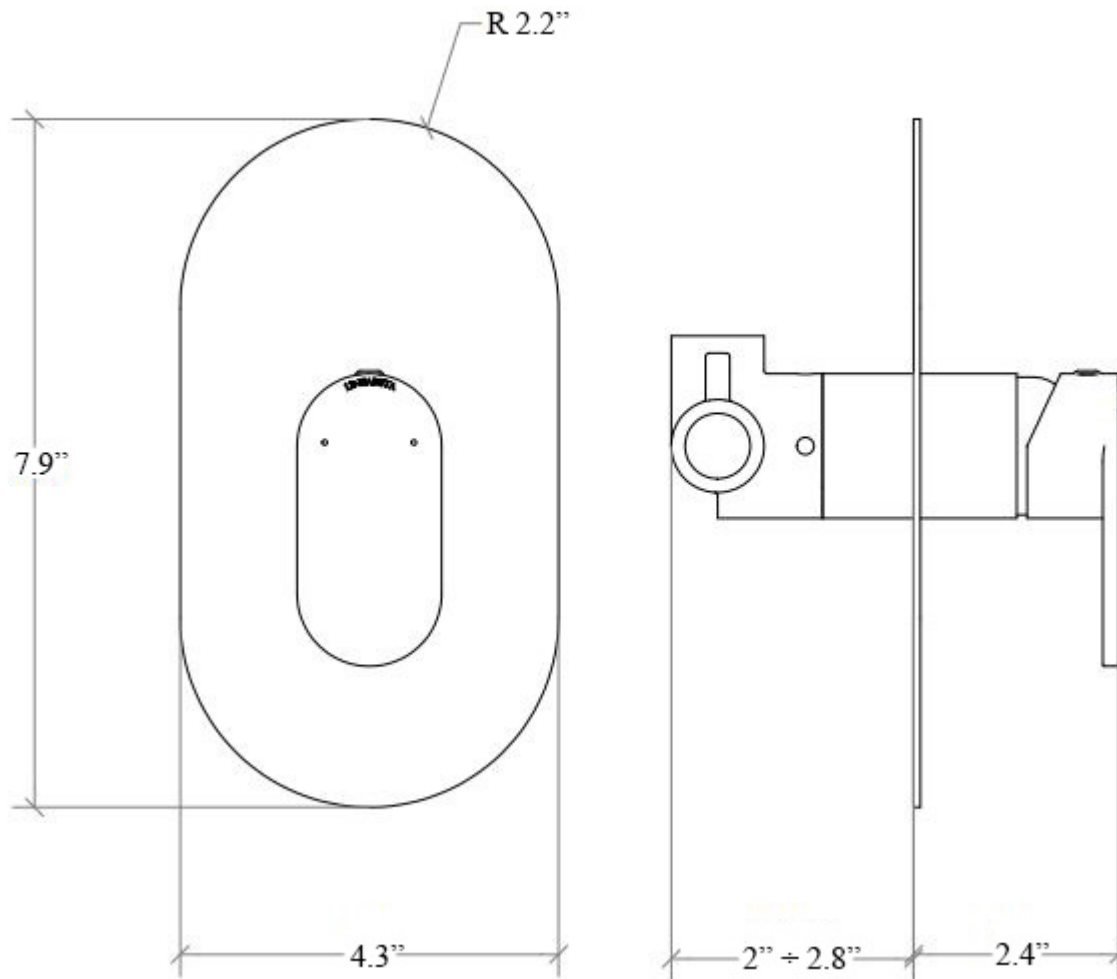

Muci 54241

Features

- Concealed Shower Mixer
- Polished Chrome Finish
- Solid Brass Base
- Premium Metal Construction for Durability and Reliability
- Twistable Lever Controls Flow and Temperature
- Rough-In Included
- Wall Mount Installation
- Installation Hardware Included
- Designer Collection
- Italian Design

SKU# | Option:

- Muci 54241 | Polished Chrome

Finishes:

* WS Bath Collections reserves the right to revise dimensions or information on this sheet without notice

Collection Muci	Model Muci 54241	Dimensions Metric <i>1 inch = 2.54 cm</i> <i>1 inch = 25.4 mm</i>	 1051 Lea Drive - Collegeville, PA 19426 Tel. 215 513 9400 - Fax 610 831 0215 www.ws bathcollections.com - info@ws bathcollections.com
---------------------------	------------------------------	---	---

Collection
Muci

Model |
Muci 54241

Dimensions Metric
1 inch = 2.54 cm
1 inch = 25.4 mm

WS[®]
BATH
COLLECTIONS

1051 Lea Drive - Collegeville, PA 19426
Tel. 215 513 9400 - Fax 610 831 0215
www.ws bathcollections.com - info@ws bathcollections.com