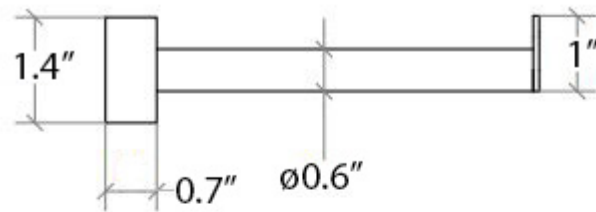

### Finishes:

 Polished Chrome

\* WS Bath Collections reserves the right to revise dimensions or information on this sheet without notice

<b>Collection</b> Muci	<b>Model  </b> Muci 5533	Dimensions Metric <i>1 inch = 2.54 cm</i> <i>1 inch = 25.4 mm</i>	 1051 Lea Drive - Collegeville, PA 19426 Tel. 215 513 9400 - Fax 610 831 0215 <a href="http://www.ws bathcollections.com">www.ws bathcollections.com</a> - <a href="mailto:info@ws bathcollections.com">info@ws bathcollections.com</a>
---------------------------	-----------------------------	---	---

Collection  
Muci

Model |  
Muci 5533

Dimensions Metric  
*1 inch = 2.54 cm*  
*1 inch = 25.4 mm*

**WS**<sup>®</sup>  
**BATH**  
**COLLECTIONS**

1051 Lea Drive - Collegeville, PA 19426  
Tel. 215 513 9400 - Fax 610 831 0215  
[www.ws bathcollections.com](http://www.ws bathcollections.com) - [info@ws bathcollections.com](mailto:info@ws bathcollections.com)