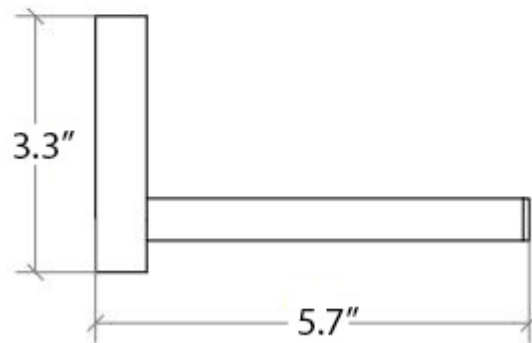

### Finishes:

 Polished Chrome

\* WS Bath Collections reserves the right to revise dimensions or information on this sheet without notice

<b>Collection</b> Muci	<b>Model  </b> Muci 5533	Dimensions Metric <i>1 inch = 2.54 cm</i> <i>1 inch = 25.4 mm</i>	 1051 Lea Drive - Collegeville, PA 19426 Tel. 215 513 9400 - Fax 610 831 0215 <a href="http://www.ws bathcollections.com">www.ws bathcollections.com</a> - <a href="mailto:info@ws bathcollections.com">info@ws bathcollections.com</a>
---------------------------	-----------------------------	---	---

Collection  
Muci

Model |  
Muci 5533

Dimensions Metric  
*1 inch = 2.54 cm*  
*1 inch = 25.4 mm*

**WS**<sup>®</sup>  
**BATH**  
**COLLECTIONS**

1051 Lea Drive - Collegeville, PA 19426  
Tel. 215 513 9400 - Fax 610 831 0215  
[www.ws bathcollections.com](http://www.ws bathcollections.com) - [info@ws bathcollections.com](mailto:info@ws bathcollections.com)