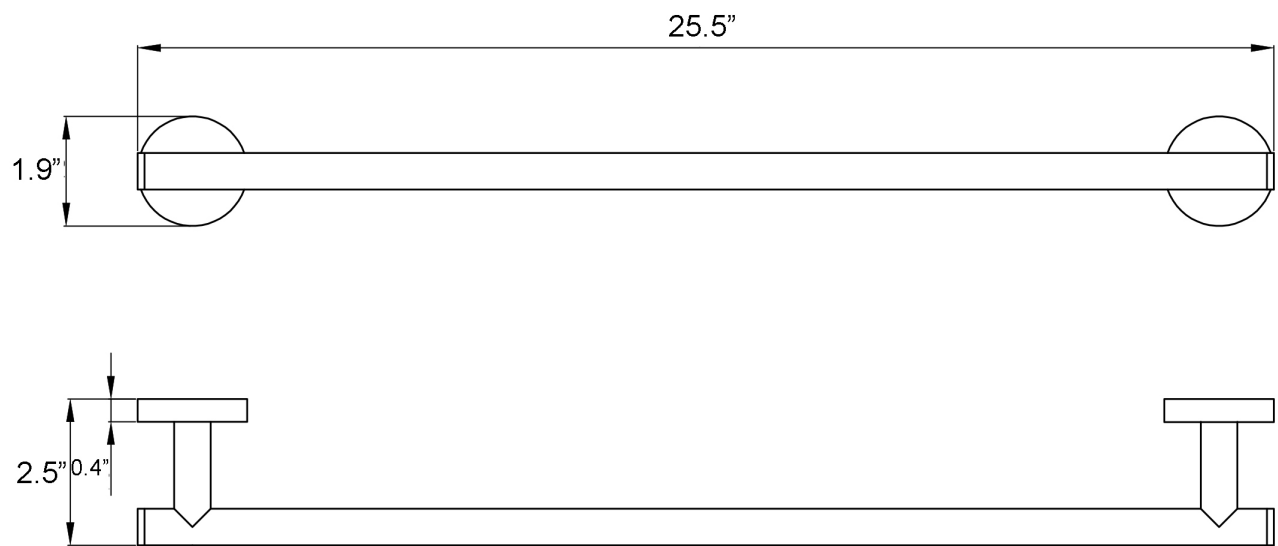

Features

- Towel Bar
- Polished Chrome Finish
- Solid Brass Base
- Includes Mounting Hardware

Norm WSBC 268612 CR

SKU# | Option:

- Norm WSBC 268612 CR | Polished Chrome

Finishes

<p>Collection Norm</p>	<p>Model Norm WSBC 268612</p>	<p>Dimensions Metric <i>1 inch = 2.54 cm</i> <i>1 inch = 25.4 mm</i></p>	 <p>1051 Lea Drive - Collegeville, PA 19426 Tel. 215 513 9400 - Fax 610 831 0215 www.ws bathcollections.com - info@ws bathcollectins.com</p>
-----------------------------------	--	--	---

Product Specs Sheets

Collection
Pqto

Model |
Pqto WSBC 28: 834

Dimensions Metric
1 inch = 2.54 cm
1 inch = 25.4 mm

WS[®] BATH
COLLECTIONS

1051 Lea Drive - Collegeville, PA 19426
Tel. 215 513 9400 - Fax 610 831 0215
www.ws bathcollections.com - info@ws bathcollections.com