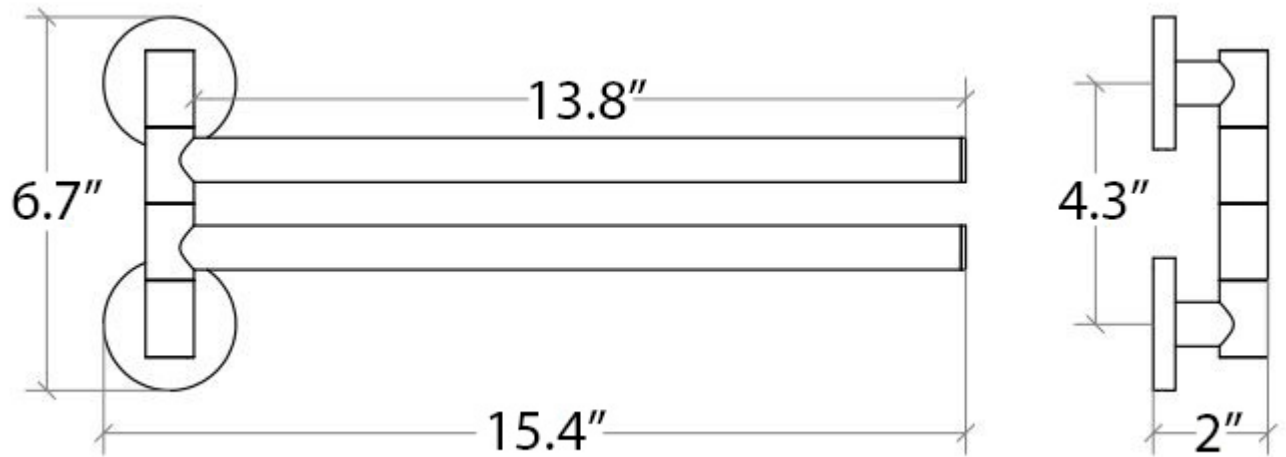

# Product Specs Sheets

Collection  
Napie

Model |  
Napie 53132

Dimensions Metric  
*1 inch = 2.54 cm*  
*1 inch = 25.4 mm*

**WS**<sup>®</sup>  
**BATH**  
**COLLECTIONS**

1051 Lea Drive - Collegeville, PA 19426  
Tel. 215 513 9400 - Fax 610 831 0215  
[www.ws bathcollections.com](http://www.ws bathcollections.com) - [info@ws bathcollections.com](mailto:info@ws bathcollections.com)