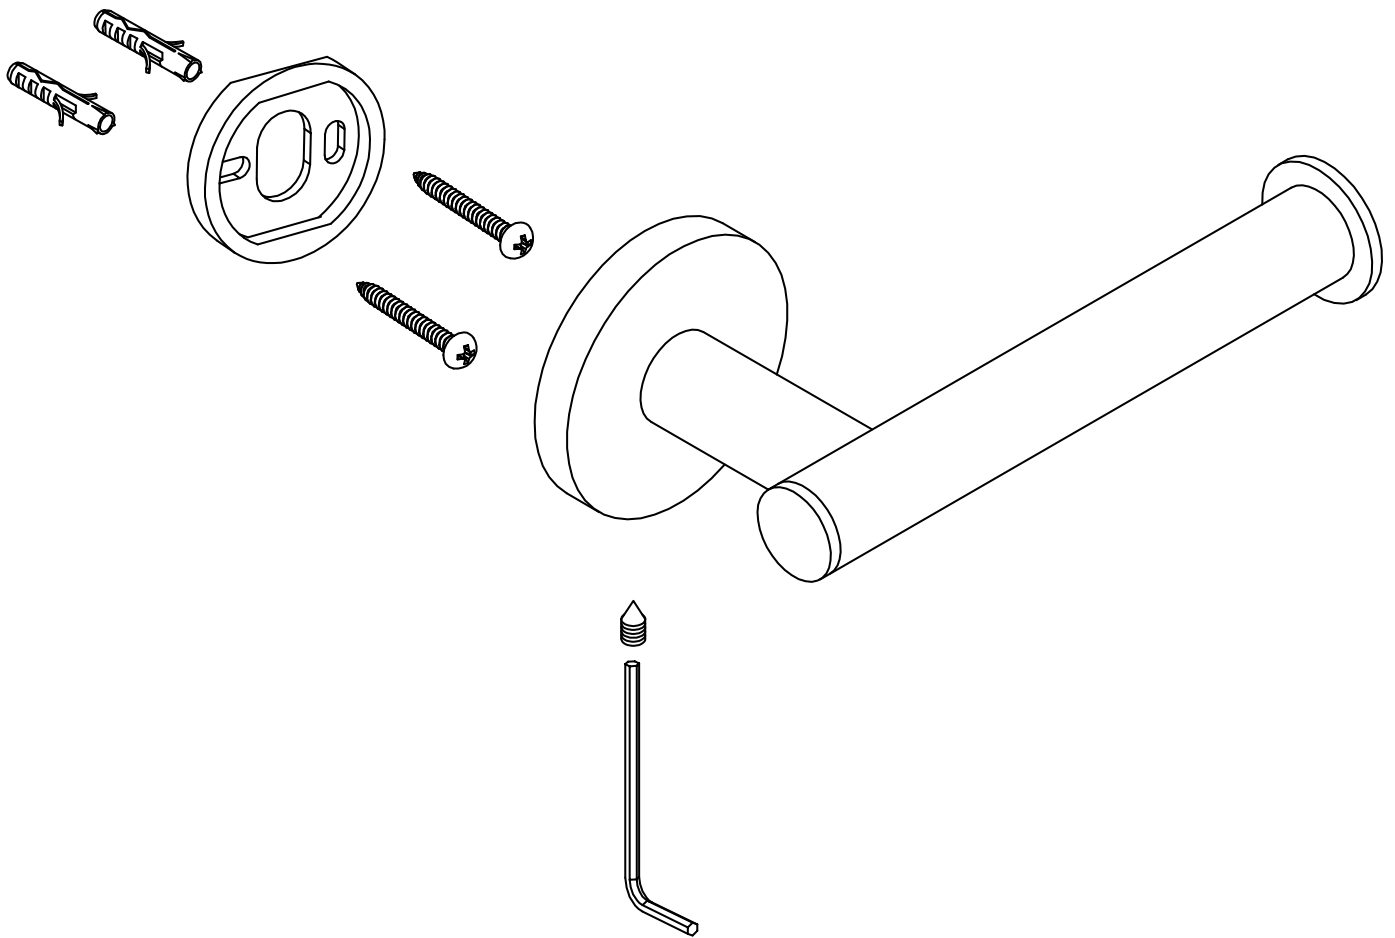

# Installation Instructions

Collection  
Norm

**Model |**  
Norm WSBC 268604

Dimensions Metric

*1 inch = 2.54 cm*  
*1 inch = 25.4 mm*

**WS**<sup>®</sup>  
**BATH**  
**COLLECTIONS**

1051 Lea Drive - Collegeville, PA 19426  
Tel. 215 513 9400 - Fax 610 831 0215