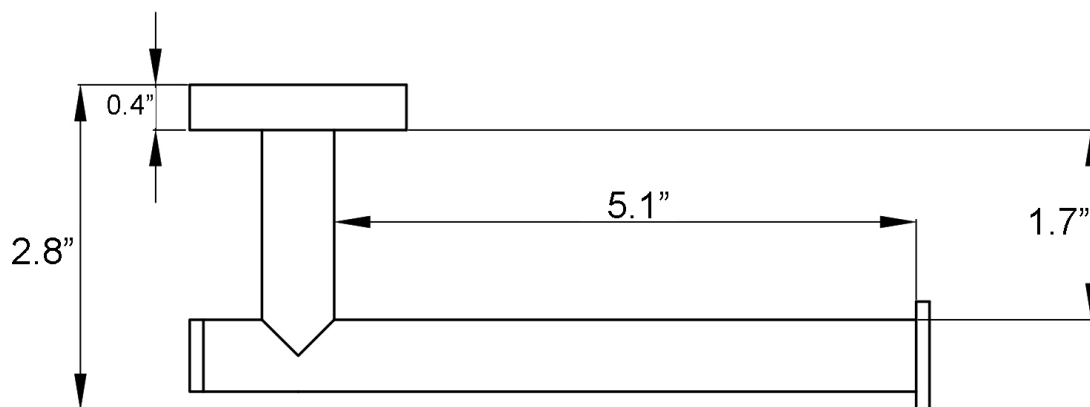

Features

- Toilet Paper Holder
- Polished Chrome Finish
- Solid Brass Base
- Includes Mounting Hardware

Norm WSBC 268604 CR

SKU# | Option:

- Norm WSBC 268604 CR | Polished Chrome

Finishes

 CR Polished Chrome

<p>Collection Norm</p>	<p>Model Norm WSBC 268604</p>	<p>Dimensions Metric <i>1 inch = 2.54 cm</i> <i>1 inch = 25.4 mm</i></p>	 <p>1051 Lea Drive - Collegeville, PA 19426 Tel. 215 513 9400 - Fax 610 831 0215 www.ws bathcollections.com - info@ws bathcollections.com</p>
-----------------------------------	--	--	---

Product Specs Sheets

Collection
Pqto

Model |
Pqto WSBC 28: 826

Dimensions Metric
1 inch = 2.54 cm
1 inch = 25.4 mm

WS[®]
BATH
COLLECTIONS

1051 Lea Drive - Collegeville, PA 19426
Tel. 215 513 9400 - Fax 610 831 0215
www.ws bathcollections.com - info@ws bathcollections.com