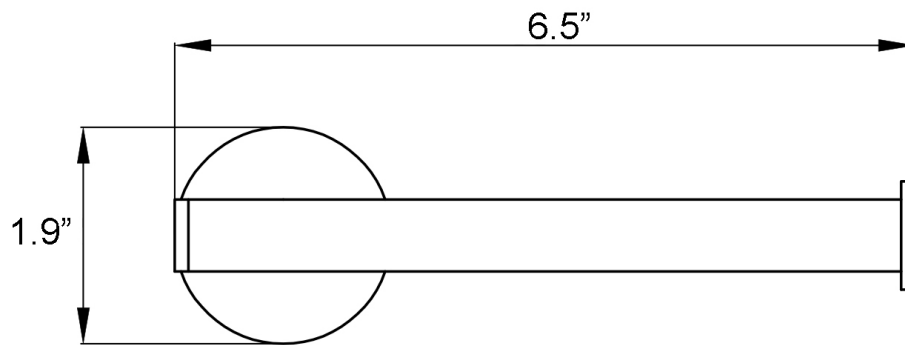

Features

- Toilet Paper Holder
- Polished Chrome Finish
- Solid Brass Base
- Includes Mounting Hardware

Norm WSBC 268604 CR

SKU# | Option:

- Norm WSBC 268604 CR | Polished Chrome

Finishes

 CR Polished Chrome

<p>Collection Norm</p>	<p>Model Norm WSBC 268604</p>	<p>Dimensions Metric <i>1 inch = 2.54 cm</i> <i>1 inch = 25.4 mm</i></p>	 <p>1051 Lea Drive - Collegeville, PA 19426 Tel. 215 513 9400 - Fax 610 831 0215 www.ws bathcollections.com - info@ws bathcollections.com</p>
-----------------------------------	--	--	---

Product Specs Sheets

Collection
Pqto

Model |
Pqto WSBC 28: 826

Dimensions Metric
1 inch = 2.54 cm
1 inch = 25.4 mm

WS[®]
BATH
COLLECTIONS

1051 Lea Drive - Collegeville, PA 19426
Tel. 215 513 9400 - Fax 610 831 0215
www.ws bathcollections.com - info@ws bathcollections.com