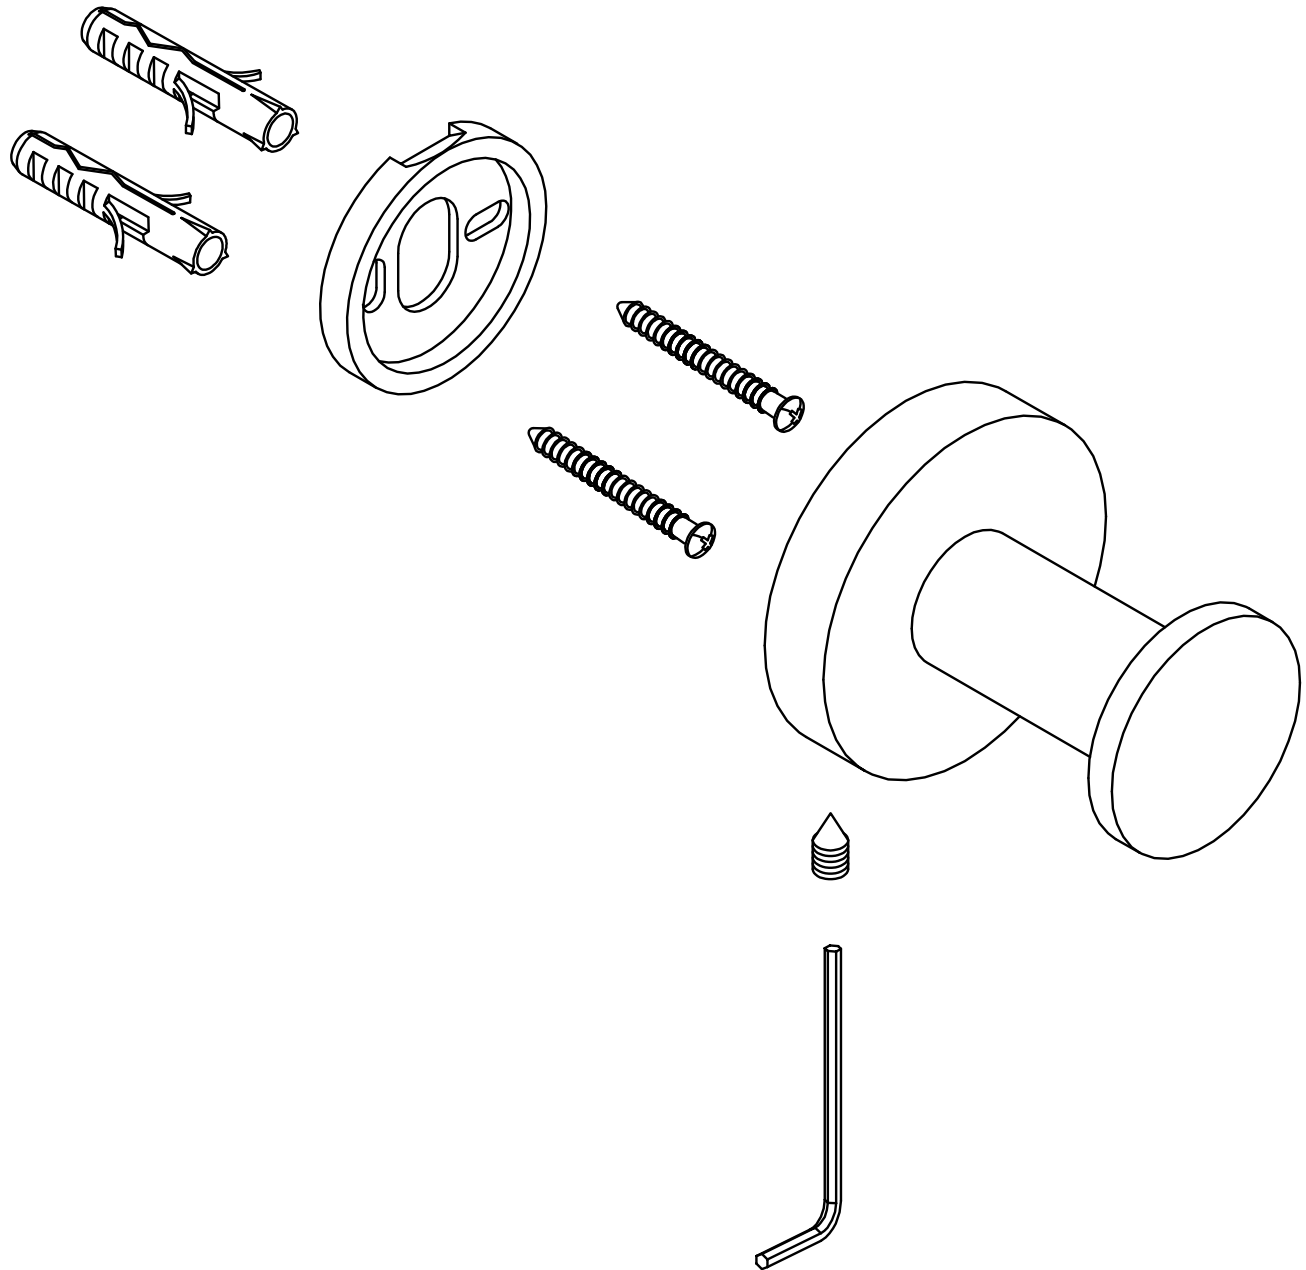

Installation Instructions

Collection
Norm

Model |
Norm WSBC 268608

Dimensions Metric

1 inch = 2.54 cm
1 inch = 25.4 mm

WS[®]
BATH
COLLECTIONS

1051 Lea Drive - Collegeville, PA 19426
Tel. 215 513 9400 - Fax 610 831 0215
www.ws bathcollections.com - info@ws bathcollections.com