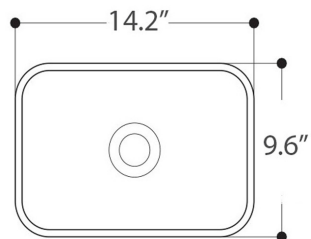

AXA

NORMAL

WS102_LAVABO 01S DA PIANO SENZA PIANO RUBINETTERIA
01S OVERTOP BASIN WITHOUT TAP HOLE 24X35 CM

33.5"

N.B.: Le misure indicate possono subire una variazione dell' 0,8 % circa, dovuta ad usura stampi o a piccole variazioni delle caratteristiche tecniche relative alle materie prime che compongono l' impasto.

N.B.: Indicated size could have a variation of about 0,8 % due to the usure of the moulds or the small variations of the raw materials' technical characteristics used in the mixture.

Collection
Normal

Model |
Normal 01-WS10201

Dimensions Metric
1 inch = 2.54 cm
1 inch = 25.4 mm

WS[®]
BATH
COLLECTIONS

1051 Lea Drive - Colleagueville, PA 19426
Tel. 215 513 9400 - Fax 610 831 0215
www.ws bathcollections.com - info@ws bathcollections.com

MOUNTING HARDWARE

Wall-mount installation

Bolts

Vessel/ countertop installation

Silicone (*optional*)

Collection
Normal

Model |
Normal 01-WS10201

Dimensions Metric
1 inch = 2.54 cm
1 inch = 25.4 mm