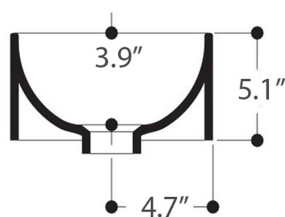

AXA

NORMAL

WS102_LAVABO 01S DA PIANO SENZA PIANO RUBINETTERIA
01S OVERTOP BASIN WITHOUT TAP HOLE 24X35 CM

33.5"

N.B.: Le misure indicate possono subire una variazione dell' 0,8 % circa, dovuta ad usura stampi o a piccole variazioni delle caratteristiche tecniche relative alle materie prime che compongono l' impasto.

N.B.: Indicated size could have a variation of about 0,8 % due to the usure of the moulds or the small variations of the raw materials' technical characteristics used in the mixture.

Collection
Normal

Model |
Normal 01-WS10201

Dimensions Metric
1 inch = 2.54 cm
1 inch = 25.4 mm

WS[®]
BATH
COLLECTIONS

1051 Lea Drive - Colleagueville, PA 19426
Tel. 215 513 9400 - Fax 610 831 0215
www.ws bathcollections.com - info@ws bathcollections.com

MOUNTING HARDWARE

Wall-mount installation

Bolts

Vessel/ countertop installation

Silicone (*optional*)

Collection
Normal

Model |
Normal 01-WS10201

Dimensions Metric
1 inch = 2.54 cm
1 inch = 25.4 mm