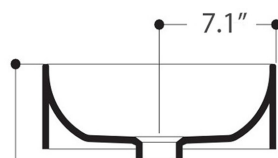

AXA

NORMAL

WS102_LAVABO 01S DA PIANO SENZA PIANO RUBINETTERIA
01S OVERTOP BASIN WITHOUT TAP HOLE 24X35 CM

33.5"

N.B.: Le misure indicate possono subire una variazione dell' 0,8 % circa, dovuta ad usura stampi o a piccole variazioni delle caratteristiche tecniche relative alle materie prime che compongono l' impasto.

N.B.: Indicated size could have a variation of about 0,8 % due to the usure of the moulds or the small variations of the raw materials' technical characteristics used in the mixture.

Collection
Normal

Model |
Normal 01-WS10201

Dimensions Metric
1 inch = 2.54 cm
1 inch = 25.4 mm

WS[®]
BATH
COLLECTIONS

1051 Lea Drive - Colleagueville, PA 19426
Tel. 215 513 9400 - Fax 610 831 0215
www.ws bathcollections.com - info@ws bathcollections.com

MOUNTING HARDWARE

Wall-mount installation

Bolts

Vessel/ countertop installation

Silicone (*optional*)

Collection
Normal

Model |
Normal 01-WS10201

Dimensions Metric
1 inch = 2.54 cm
1 inch = 25.4 mm