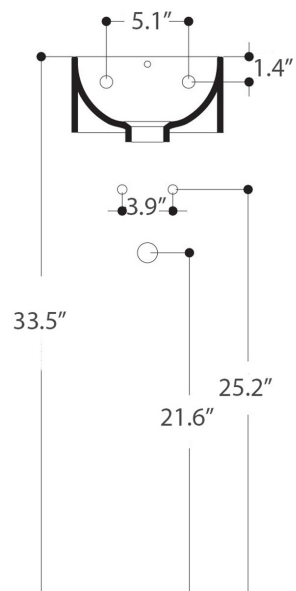

# AXA

NORMAL

WS101\_LAVABO 01C DA PIANO E SOSPESO CON PIANO RUBINETTERIA  
01C OVERTOP OR WALL-HUNG BASIN WITH TAP HOLE 24X35 CM

N.B.: Le misure indicate possono subire una variazione dello 0,8 % circa, dovuta ad usura stampi o a piccole variazioni delle caratteristiche tecniche relative alle materie prime che compongono l'impasto.

N.B.: Indicated size could have a variation of about 0,8 % due to the usure of the moulds or the small variations of the raw materials' technical characteristics used in the mixture.

Collection  
Normal

Model |  
Normal 01- WS10101

Dimensions Metric

1 inch = 2.54 cm  
1 inch = 25.4 mm

**WS**<sup>®</sup>  
BATH  
COLLECTIONS

1051 Lea Drive - Collegeville, PA 19426  
Tel. 215 513 9400 - Fax 610 831 0215  
[www.ws bathcollections.com](http://www.ws bathcollections.com) - [info@ws bathcollections.com](mailto:info@ws bathcollections.com)

### Vessel/ countertop installation

Silicone (*optional*)

Collection  
Normal

Model |  
Normal 01- WS10101

Dimensions Metric  
*1 inch = 2.54 cm*  
*1 inch = 25.4 mm*

**WS**<sup>®</sup>  
BATH  
COLLECTIONS