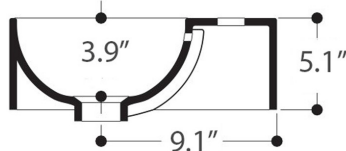

# AXA

NORMAL

WS101\_LAVABO 01C DA PIANO E SOSPESO CON PIANO RUBINETTERIA  
01C OVERTOP OR WALL-HUNG BASIN WITH TAP HOLE 24X35 CM

N.B.: Le misure indicate possono subire una variazione dello 0,8 % circa, dovuta ad usura stampi o a piccole variazioni delle caratteristiche tecniche relative alle materie prime che compongono l'impasto.

N.B.: Indicated size could have a variation of about 0,8 % due to the usure of the moulds or the small variations of the raw materials' technical characteristics used in the mixture.

Collection  
Normal

Model |  
Normal 01- WS10101

Dimensions Metric

1 inch = 2.54 cm  
1 inch = 25.4 mm

**WS**<sup>®</sup>  
BATH  
COLLECTIONS

1051 Lea Drive - Collegeville, PA 19426  
Tel. 215 513 9400 - Fax 610 831 0215  
[www.ws bathcollections.com](http://www.ws bathcollections.com) - [info@ws bathcollections.com](mailto:info@ws bathcollections.com)

### Vessel/ countertop installation

Silicone (*optional*)

Collection  
Normal

Model |  
Normal 01- WS10101

Dimensions Metric  
*1 inch = 2.54 cm*  
*1 inch = 25.4 mm*

**WS**<sup>®</sup>  
BATH  
COLLECTIONS