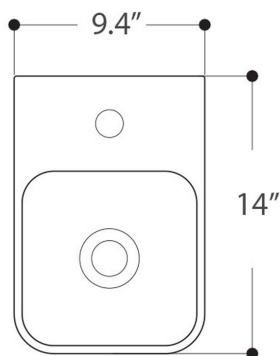

# AXA

NORMAL

WS101\_LAVABO 01C DA PIANO E SOSPESO CON PIANO RUBINETTERIA  
01C OVERTOP OR WALL-HUNG BASIN WITH TAP HOLE 24X35 CM

N.B.: Le misure indicate possono subire una variazione dello 0,8 % circa, dovuta ad usura stampi o a piccole variazioni delle caratteristiche tecniche relative alle materie prime che compongono l'impasto.

N.B.: Indicated size could have a variation of about 0,8 % due to the usure of the moulds or the small variations of the raw materials' technical characteristics used in the mixture.

Collection  
Normal

Model |  
Normal 01- WS10101

Dimensions Metric

1 inch = 2.54 cm  
1 inch = 25.4 mm

**WS**<sup>®</sup>  
BATH  
COLLECTIONS

1051 Lea Drive - Collegeville, PA 19426  
Tel. 215 513 9400 - Fax 610 831 0215  
[www.ws bathcollections.com](http://www.ws bathcollections.com) - [info@ws bathcollections.com](mailto:info@ws bathcollections.com)

### Vessel/ countertop installation

Silicone (*optional*)

Collection  
Normal

Model |  
Normal 01- WS10101

Dimensions Metric  
*1 inch = 2.54 cm*  
*1 inch = 25.4 mm*

**WS**<sup>®</sup>  
BATH  
COLLECTIONS