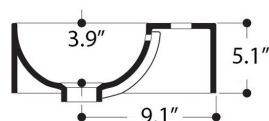

AXA

NORMAL

WS105_LAVABO 03C DA PIANO CON PIANO RUBINETTERIA
03C OVERTOP BASIN WITH TAP HOLE 35 CM

N.B.: Le misure indicate possono subire una variazione dello 0,8 % circa, dovuta ad usura stampi o a piccole variazioni delle caratteristiche tecniche relative alle materie prime che compongono l' impasto.

N.B.: Indicated size could have a variation of about 0,8 % due to the usure of the moulds or the small variations of the raw materials' technical characteristics used in the mixture.

Collection
Normal

Model |
Normal 03-WS10501

Dimensions Metric

1 inch = 2.54 cm
1 inch = 25.4 mm

WS[®]
BATH
COLLECTIONS

1051 Lea Drive - Collegeville, PA 19426
Tel. 215 513 9400 - Fax 610 831 0215
www.wsbathcollections.com - info@wsbathcollections.com

MOUNTING HARDWARE

Wall-mount installation

Bolts

Vessel/ countertop installation

Silicone (*optional*)

Collection
Normal

Model |
Normal 03-WS10501

Dimensions Metric
1 inch = 2.54 cm
1 inch = 25.4 mm