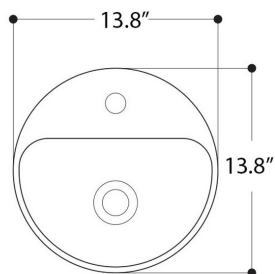

AXA

NORMAL

WS105_LAVABO 03C DA PIANO CON PIANO RUBINETTERIA
03C OVERTOP BASIN WITH TAP HOLE 35 CM

N.B.: Le misure indicate possono subire una variazione dello 0,8 % circa, dovuta ad usura stampi o a piccole variazioni delle caratteristiche tecniche relative alle materie prime che compongono l' impasto.

N.B.: Indicated size could have a variation of about 0,8 % due to the usure of the moulds or the small variations of the raw materials' technical characteristics used in the mixture.

Collection
Normal

Model |
Normal 03-WS10501

Dimensions Metric

1 inch = 2.54 cm
1 inch = 25.4 mm

WS[®]
BATH
COLLECTIONS

1051 Lea Drive - Collegeville, PA 19426
Tel. 215 513 9400 - Fax 610 831 0215
www.wsbathcollections.com - info@wsbathcollections.com

MOUNTING HARDWARE

Wall-mount installation

Bolts

Vessel/ countertop installation

Silicone (*optional*)

Collection
Normal

Model |
Normal 03-WS10501

Dimensions Metric
1 inch = 2.54 cm
1 inch = 25.4 mm