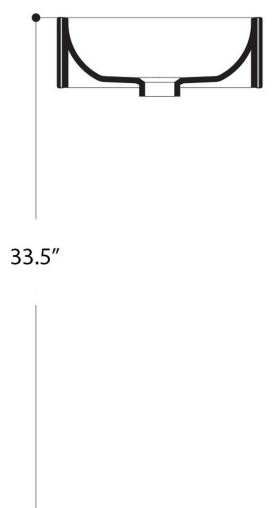

AXA

NORMAL

WS105_LAVABO 03C DA PIANO CON PIANO RUBINETTERIA
03C OVERTOP BASIN WITH TAP HOLE 35 CM

N.B.: Le misure indicate possono subire una variazione dello 0,8 % circa, dovuta ad usura stampi o a piccole variazioni delle caratteristiche tecniche relative alle materie prime che compongono l' impasto.

N.B.: Indicated size could have a variation of about 0,8 % due to the usure of the moulds or the small variations of the raw materials' technical characteristics used in the mixture.

Collection
Normal

Model |
Normal 03-WS10501

Dimensions Metric

1 inch = 2.54 cm
1 inch = 25.4 mm

WS[®]
BATH
COLLECTIONS

1051 Lea Drive - Collegeville, PA 19426
Tel. 215 513 9400 - Fax 610 831 0215
www.wsbathcollections.com - info@wsbathcollections.com

MOUNTING HARDWARE

Wall-mount installation

Bolts

Vessel/ countertop installation

Silicone (*optional*)

Collection
Normal

Model |
Normal 03-WS10501

Dimensions Metric
1 inch = 2.54 cm
1 inch = 25.4 mm