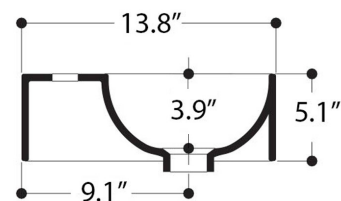

# AXA

NORMAL

WS107\_LAVABO 04C DA PIANO CON PIANO RUBINETTERIA  
04C OVERTOP BASIN WITH TAP HOLE 42X42 CM

N.B.: Le misure indicate possono subire una variazione dello 0.8 % circa, dovuta ad usura stampi o a piccole variazioni delle caratteristiche tecniche relative alle materie prime che compongono l' impasto.

N.B.: Indicated size could have a variation of about 0.8 % due to the usure of the moulds or the small variations of the raw materials' technical characteristics used in the mixture.

Collection  
Normal

Model |  
Normal 04-WS10701

Dimensions Metric

1 inch = 2.54 cm  
1 inch = 25.4 mm

**WS**<sup>®</sup>  
BATH  
COLLECTIONS

1051 Lea Drive - Collegetown, PA 19426  
Tel. 215 513 9400 - Fax 610 831 0215

[www.ws bathcollections.com](http://www.ws bathcollections.com) - [info@ws bathcollections.com](mailto:info@ws bathcollections.com)

### Vessel/ countertop installation

Silicone (*optional*)

Collection  
Normal

Model |  
Normal 04-WS10701

Dimensions Metric  
*1 inch = 2.54 cm*  
*1 inch = 25.4 mm*

**WS**<sup>®</sup>  
BATH  
COLLECTIONS