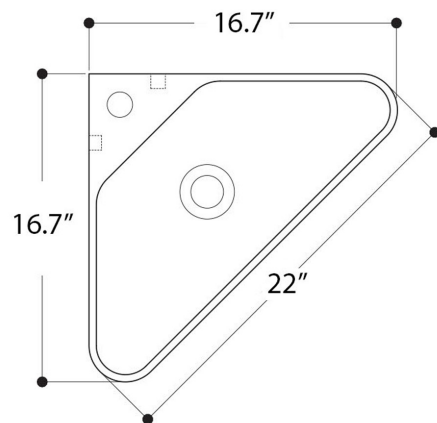

# AXA

NORMAL

WS107\_LAVABO 04C DA PIANO CON PIANO RUBINETTERIA  
04C OVERTOP BASIN WITH TAP HOLE 42X42 CM

N.B.: Le misure indicate possono subire una variazione dello 0.8 % circa, dovuta ad usura stampi o a piccole variazioni delle caratteristiche tecniche relative alle materie prime che compongono l' impasto.

N.B.: Indicated size could have a variation of about 0.8 % due to the usure of the moulds or the small variations of the raw materials' technical characteristics used in the mixture.

Collection  
Normal

Model |  
Normal 04-WS10701

Dimensions Metric

1 inch = 2.54 cm  
1 inch = 25.4 mm

**WS**<sup>®</sup>  
BATH  
COLLECTIONS

1051 Lea Drive - Collegetown, PA 19426  
Tel. 215 513 9400 - Fax 610 831 0215

[www.ws bathcollections.com](http://www.ws bathcollections.com) - [info@ws bathcollections.com](mailto:info@ws bathcollections.com)

### Vessel/ countertop installation

Silicone (*optional*)

Collection  
Normal

Model |  
Normal 04-WS10701

Dimensions Metric  
*1 inch = 2.54 cm*  
*1 inch = 25.4 mm*

**WS**<sup>®</sup>  
BATH  
COLLECTIONS