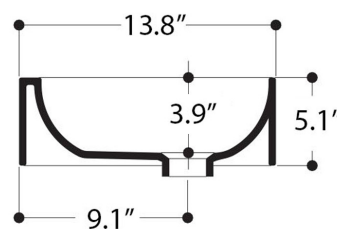

AXA

NORMAL

WS108_LAVABO 04S DA PIANO SENZA PIANO RUBINETTERIA
01C OVERTOP BASIN WITHOUT TAP HOLE 42X42 CM

N.B.: Le misure indicate possono subire una variazione dello 0,8 % circa, dovuta ad usura stampi o a piccole variazioni delle caratteristiche tecniche relative alle materie prime che compongono l'impasto.

N.B.: Indicated size could have a variation of about 0,8 % due to the usure of the moulds or the small variations of the raw materials' technical characteristics used in the mixture.

Collection
Normal

Model |
Normal 04-WS10801

Dimensions Metric

1 inch = 2.54 cm
1 inch = 25.4 mm

WS[®]
BATH
COLLECTIONS

1051 Lea Drive - Collegetown, PA 19426
Tel. 215 513 9400 - Fax 610 831 0215

www.ws bathcollections.com - info@ws bathcollections.com

MOUNTING HARDWARE

Wall-mount installation

Bolts

Vessel/ countertop installation

Silicone (*optional*)

Collection
Normal

Model |
Normal 04-WS10801

Dimensions Metric
1 inch = 2.54 cm
1 inch = 25.4 mm