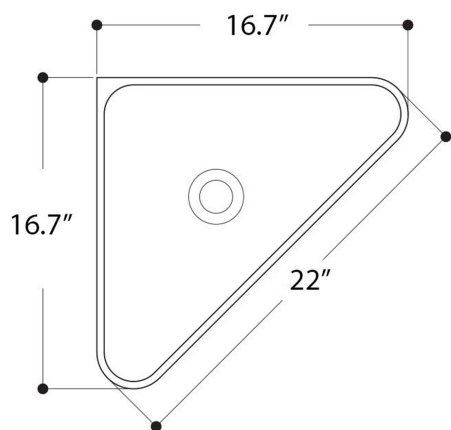

AXA

NORMAL

WS108_LAVABO 04S DA PIANO SENZA PIANO RUBINETTERIA
01C OVERTOP BASIN WITHOUT TAP HOLE 42X42 CM

N.B.: Le misure indicate possono subire una variazione dello 0,8 % circa, dovuta ad usura stampi o a piccole variazioni delle caratteristiche tecniche relative alle materie prime che compongono l'impasto.

N.B.: Indicated size could have a variation of about 0,8 % due to the usure of the moulds or the small variations of the raw materials' technical characteristics used in the mixture.

Collection
Normal

Model |
Normal 04-WS10801

Dimensions Metric

1 inch = 2.54 cm
1 inch = 25.4 mm

WS[®]
BATH
COLLECTIONS

1051 Lea Drive - Collegetown, PA 19426
Tel. 215 513 9400 - Fax 610 831 0215

www.ws bathcollections.com - info@ws bathcollections.com

MOUNTING HARDWARE

Wall-mount installation

Bolts

Vessel/ countertop installation

Silicone (*optional*)

Collection
Normal

Model |
Normal 04-WS10801

Dimensions Metric
1 inch = 2.54 cm
1 inch = 25.4 mm