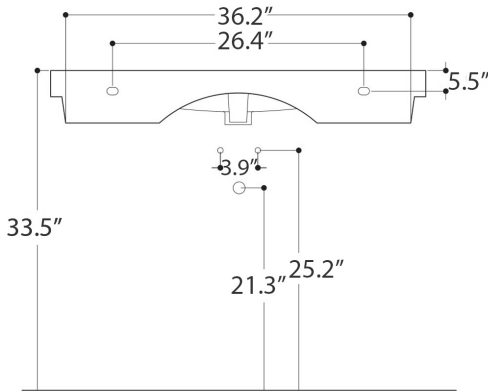

Collection |
Normal

Model |
Normal 100 - WS10901

Dimensions Metric
1 inch = 2.54 cm
1 inch = 25.4 mm

1051 Lea Drive - Collegeville, PA 19426
Tel. 215 513 9400 - Fax 610 831 0215
www.ws bathcollections.com - info@ws bathcollections.com