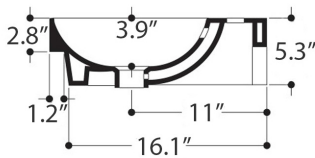

Collection |
Normal

Model |
Normal 100 - WS10901

Dimensions Metric
1 inch = 2.54 cm
1 inch = 25.4 mm

1051 Lea Drive - Collegeville, PA 19426
Tel. 215 513 9400 - Fax 610 831 0215
www.ws bathcollections.com - info@ws bathcollections.com