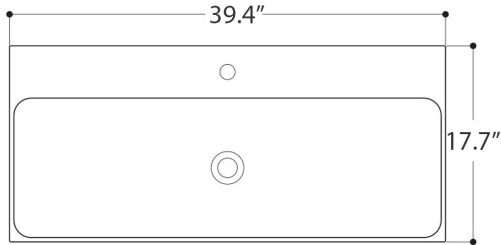

Collection |
Normal

Model |
Normal 100 - WS10901

Dimensions Metric
1 inch = 2.54 cm
1 inch = 25.4 mm

1051 Lea Drive - Collegeville, PA 19426
Tel. 215 513 9400 - Fax 610 831 0215
www.ws bathcollections.com - info@ws bathcollections.com