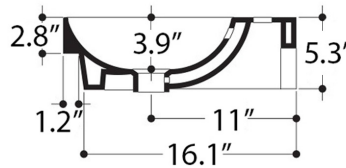

AXA

NORMAL

WS110_LAVABO SOSPESO, INCASSO, DA PIANO CON PIANO RUBINETTERIA
 WALL-HUNG, INSET, OVERTOP BASIN WITH TAP HOLE 80X45 CM

N.B.: Le misure indicate possono subire una variazione dello 0,8 % circa, dovuta ad usura stampi o a piccole variazioni delle caratteristiche tecniche relative alle materie prime che compongono l' impasto.

N.B.: Indicated size could have a variation of about 0,8 % due to the usure of the moulds or the small variations of the raw materials' technical characteristics used in the mixture.

Collection
Normal

Model |
Normal 80-WS11001

Dimensions Metric

1 inch = 2.54 cm
1 inch = 25.4 mm

WS[®]
BATH
COLLECTIONS

1051 Lea Drive - Collegetown, PA 19426
 Tel. 215 513 9400 - Fax 610 831 0215
www.ws bathcollections.com - info@ws bathcollections.com

MOUNTING HARDWARE

Wall-mount installation

Vessel/ countertop installation

Bolts

Silicone (*optional*)

Collection
Normal

Model |
Normal 80-WS11001

Dimensions Metric
1 inch = 2.54 cm
1 inch = 25.4 mm