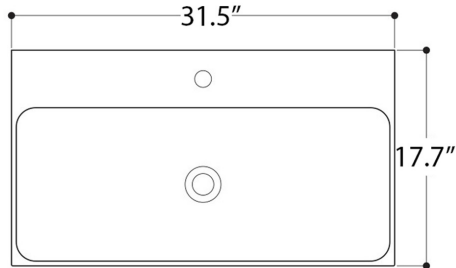

AXA

NORMAL

WS110_LAVABO SOSPESO, INCASSO, DA PIANO CON PIANO RUBINETTERIA
 WALL-HUNG, INSET, OVERTOP BASIN WITH TAP HOLE 80X45 CM

N.B.: Le misure indicate possono subire una variazione dello 0,8 % circa, dovuta ad usura stampi o a piccole variazioni delle caratteristiche tecniche relative alle materie prime che compongono l' impasto.

N.B.: Indicated size could have a variation of about 0,8 % due to the usure of the moulds or the small variations of the raw materials' technical characteristics used in the mixture.

Collection
Normal

Model |
Normal 80-WS11001

Dimensions Metric

1 inch = 2.54 cm
1 inch = 25.4 mm

WS[®]
BATH
COLLECTIONS

1051 Lea Drive - Collegetown, PA 19426
 Tel. 215 513 9400 - Fax 610 831 0215
www.ws bathcollections.com - info@ws bathcollections.com

MOUNTING HARDWARE

Wall-mount installation

Vessel/ countertop installation

Bolts

Silicone (*optional*)

Collection
Normal

Model |
Normal 80-WS11001

Dimensions Metric
1 inch = 2.54 cm
1 inch = 25.4 mm