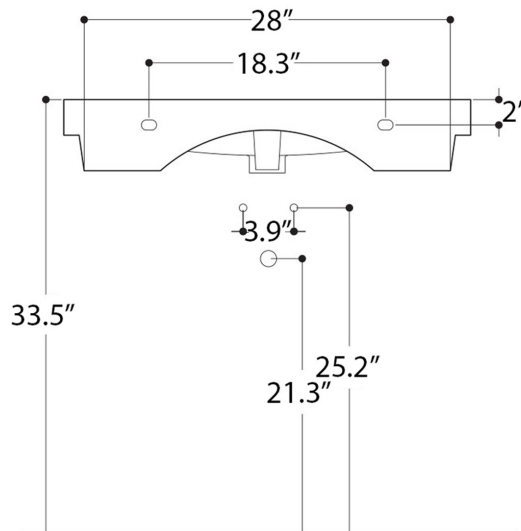

AXA

NORMAL

WS110_LAVABO SOSPESO, INCASSO, DA PIANO CON PIANO RUBINETTERIA
 WALL-HUNG, INSET, OVERTOP BASIN WITH TAP HOLE 80X45 CM

N.B.: Le misure indicate possono subire una variazione dello 0,8 % circa, dovuta ad usura stampi o a piccole variazioni delle caratteristiche tecniche relative alle materie prime che compongono l' impasto.

N.B.: Indicated size could have a variation of about 0,8 % due to the usure of the moulds or the small variations of the raw materials' technical characteristics used in the mixture.

Collection
Normal

Model |
Normal 80-WS11001

Dimensions Metric

1 inch = 2.54 cm
1 inch = 25.4 mm

WS[®]
BATH
COLLECTIONS

1051 Lea Drive - Collegetown, PA 19426
 Tel. 215 513 9400 - Fax 610 831 0215
www.ws bathcollections.com - info@ws bathcollections.com

MOUNTING HARDWARE

Wall-mount installation

Vessel/ countertop installation

Bolts

Silicone (*optional*)

Collection
Normal

Model |
Normal 80-WS11001

Dimensions Metric
1 inch = 2.54 cm
1 inch = 25.4 mm