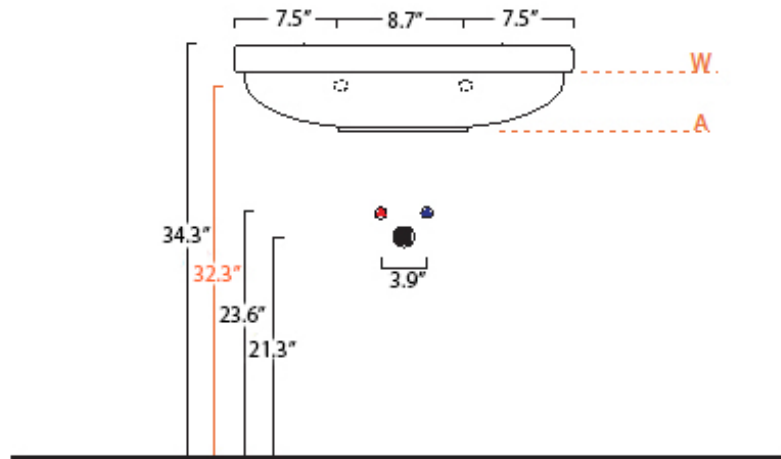

Codes & Standards:

- ADA Compliant

* WS Bath Collections reserves the right to revise dimensions or information on this sheet without notice

Collection |
Nova

Model |
Nova 60

Dimensions Metric

1 inch = 2.54 cm

1 inch = 25.4 mm

WS[®]
BATH
COLLECTIONS

1051 Lea Drive - Collegeville, PA 19426
Tel. 215 513 9400 - Fax 610 831 0215

www.ws bathcollections.com - info@ws bathcollections.com

- = smaltato perimetralmente
all glazed sides
- = non smaltato dietro
unglazed behind

- U= sottopiano
undercounter
- I = incasso
inset
- A = appoggio
freestanding
- W= sospeso
wall hung

Collection
Nova

Model |
Nova 60

Dimensions Metric
1 inch = 2.54 cm
1 inch = 25.4 mm

WS[®]
BATH
COLLECTIONS

Bolts

Silicone (*optional*)

Collection
Nova

Model |
Nova 60

Dimensions Metric
1 inch = 2.54 cm
1 inch = 25.4 mm

WS®
BATH
COLLECTIONS

1051 Lea Drive - Collegeville, PA 19426
Tel. 215 513 9400 - Fax 610 831 0215