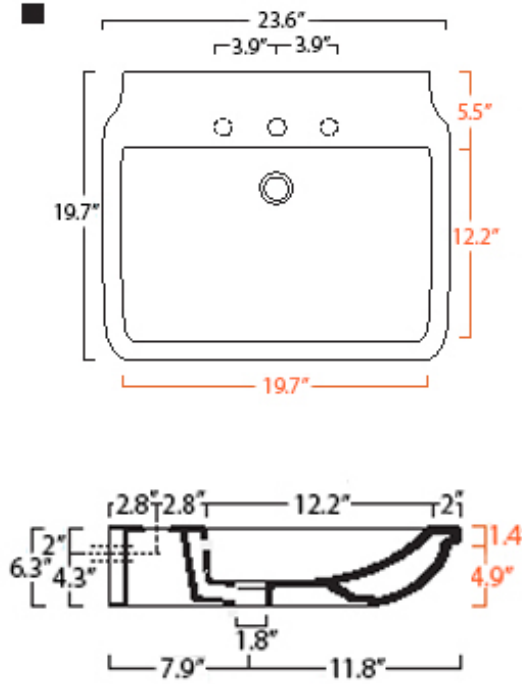

Codes & Standards:

- ADA Compliant

* WS Bath Collections reserves the right to revise dimensions or information on this sheet without notice

Collection |
Nova

Model |
Nova 60

Dimensions Metric

1 inch = 2.54 cm

1 inch = 25.4 mm

WS[®]
BATH
COLLECTIONS

1051 Lea Drive - Collegeville, PA 19426
Tel. 215 513 9400 - Fax 610 831 0215

www.ws bathcollections.com - info@ws bathcollections.com

- = smaltato perimetralmente
all glazed sides
- = non smaltato dietro
unglazed behind

- U= sottopiano
undercounter
- I = incasso
inset
- A = appoggio
freestanding
- W= sospeso
wall hung

Collection
Nova

Model |
Nova 60

Dimensions Metric
1 inch = 2.54 cm
1 inch = 25.4 mm

WS[®]
BATH
COLLECTIONS

Bolts

Silicone (*optional*)

Collection
Nova

Model |
Nova 60

Dimensions Metric
1 inch = 2.54 cm
1 inch = 25.4 mm

WS®
BATH
COLLECTIONS

1051 Lea Drive - Collegeville, PA 19426
Tel. 215 513 9400 - Fax 610 831 0215