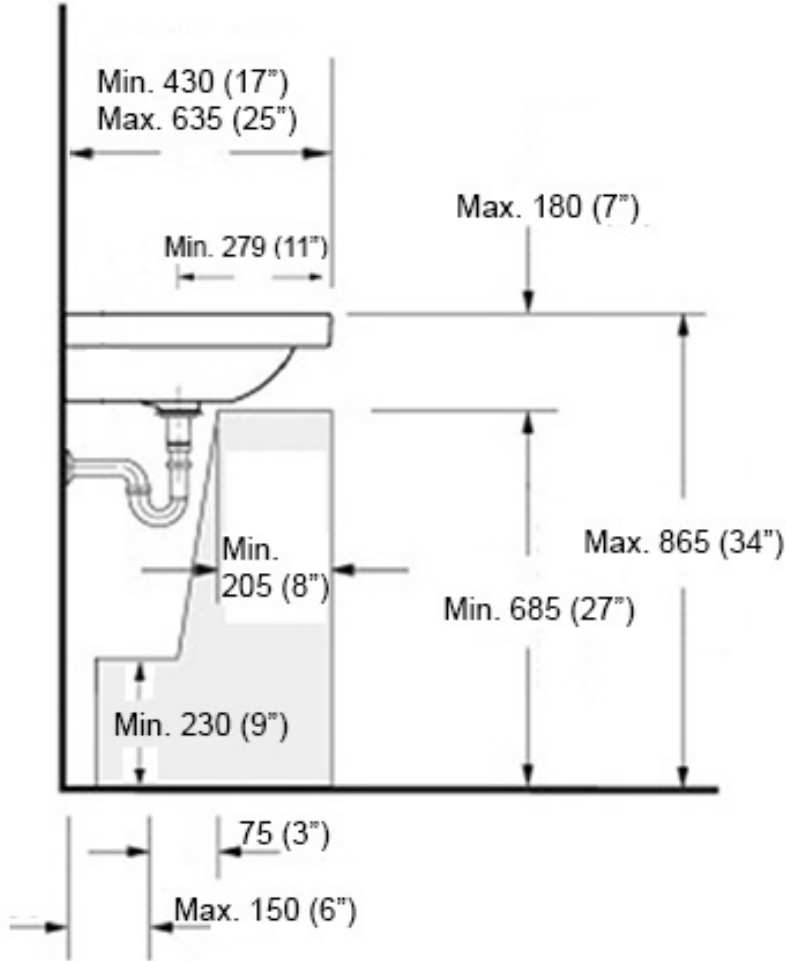

Codes & Standards:

- ADA Compliant

* WS Bath Collections reserves the right to revise dimensions or information on this sheet without notice

Collection |
Nova

Model |
Nova 60

Dimensions Metric

1 inch = 2.54 cm

- U= sottopiano
undercounter
- I = incasso
inset
- A = appoggio
freestanding
- W= sospeso
wall hung

Collection
Nova

Model |
Nova 60

Dimensions Metric
1 inch = 2.54 cm
1 inch = 25.4 mm

WS[®]
BATH
COLLECTIONS

Bolts

Silicone (*optional*)

Collection
Nova

Model |
Nova 60

Dimensions Metric
1 inch = 2.54 cm
1 inch = 25.4 mm

WS®
BATH
COLLECTIONS

1051 Lea Drive - Collegeville, PA 19426
Tel. 215 513 9400 - Fax 610 831 0215

www.ws bathcollections.com - info@ws bathcollections.com

Recommended ADA Installation

Note: ADA Compliant when installed in accordance with ADA guidelines

| | | | |
|-----------------------------------|-----------------------------------|--|---|
| <p>Collection Nova</p> | <p>Model Nova 60</p> | <p>Dimensions Metric 1 inch = 2.54 cm 1 inch = 25.4 mm</p> |  <p>1051 Lea Drive - Collegeville, PA 19426 Tel. 215 513 9400 - Fax 610 831 0215 www.ws bathcollections.com - info@ws bathcollections.com</p> |
|-----------------------------------|-----------------------------------|--|---|