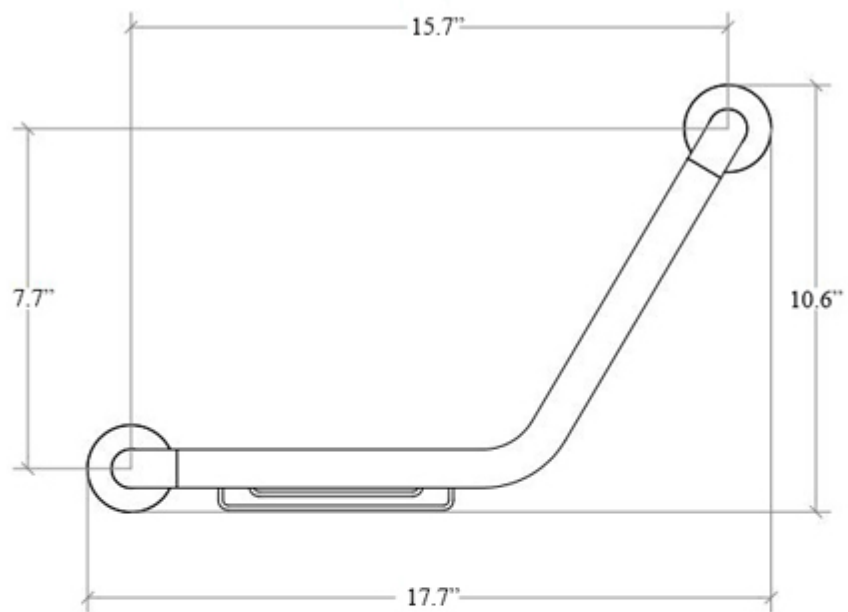

Product Specs Sheets

Collection
Otel

Model |
Otel 53101

Dimensions Metric
1 inch = 2.54 cm
1 inch = 25.4 mm

WS[®]
BATH
COLLECTIONS

1051 Lea Drive - Collegeville, PA 19426
Tel. 215 513 9400 - Fax 610 831 0215
www.ws bathcollections.com - info@ws bathcollections.com