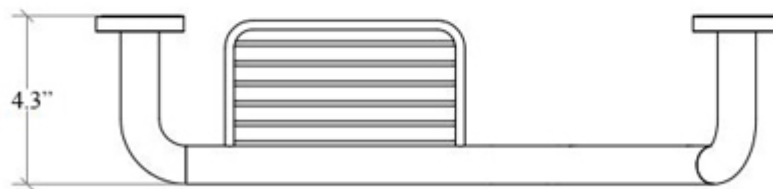

Product Specs Sheets

Collection
Otel

Model |
Otel 53101

Dimensions Metric
1 inch = 2.54 cm
1 inch = 25.4 mm

WS[®]
BATH
COLLECTIONS

1051 Lea Drive - Collegeville, PA 19426
Tel. 215 513 9400 - Fax 610 831 0215
www.ws bathcollections.com - info@ws bathcollections.com