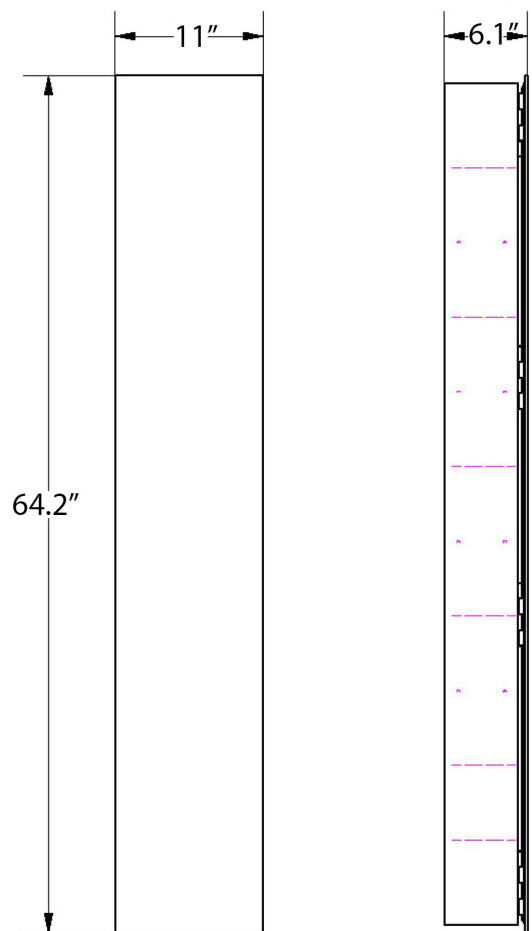

Product Specs Sheets

Collection
Pika

Model |
Pika 51504

Dimensions Metric
1 inch = 2.54 cm
1 inch = 25.4 mm

WS[®]
BATH
COLLECTIONS

1051 Lea Drive - Collegeville, PA 19426
Tel. 215 513 9400 - Fax 610 831 0215
www.ws bathcollections.com - info@ws bathcollections.com