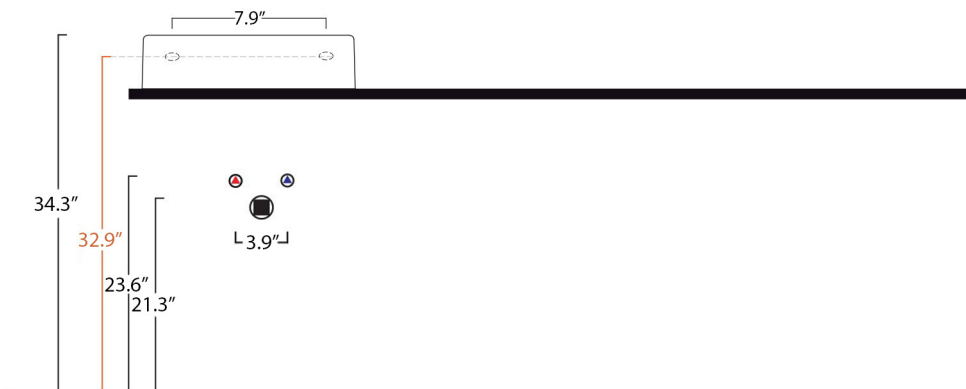

Product Specs Sheets

collezione
collection

Plain 45 W

cod.PLL01

Lavabo

wash basin

Dimensioni / dimensions

L 440- P 450 H 80

Troppo pieno / over flow : Si / Yes CL15

Peso netto / net weight :23 LBS

Appoggio / sit-on

Sospeso/ wall-hung

Collection
Plain

Model |
Plain 45 W

Dimensions Metric

1 inch = 2.54 cm
1 inch = 25.4 mm

Wall-mount installation

Vessel/ countertop installation

Bolts

Silicone (*optional*)

Collection
Plain

Model |
Plain 45 W

Dimensions Metric
1 inch = 2.54 cm
1 inch = 25.4 mm

WS[®]
BATH
COLLECTIONS