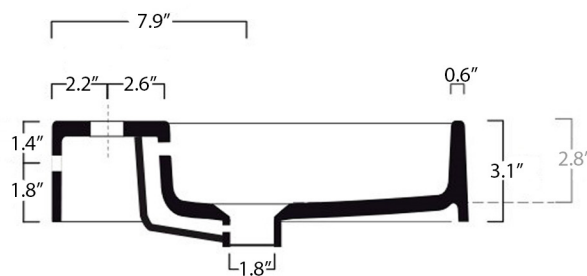

Product Specs Sheets

collezione
collection

Plain 45 W

cod.PLL01

Lavabo

wash basin

Dimensioni / dimensions

L 440- P 450 H 80

Troppo pieno / over flow : Si / Yes CL15

Peso netto / net weight :23 LBS

Appoggio / sit-on

Sospeso/ wall-hung

Collection
Plain

Model |
Plain 45 W

Dimensions Metric

1 inch = 2.54 cm
1 inch = 25.4 mm

Wall-mount installation

Vessel/ countertop installation

Bolts

Silicone (*optional*)

Collection
Plain

Model |
Plain 45 W

Dimensions Metric
1 inch = 2.54 cm
1 inch = 25.4 mm

WS[®]
BATH
COLLECTIONS