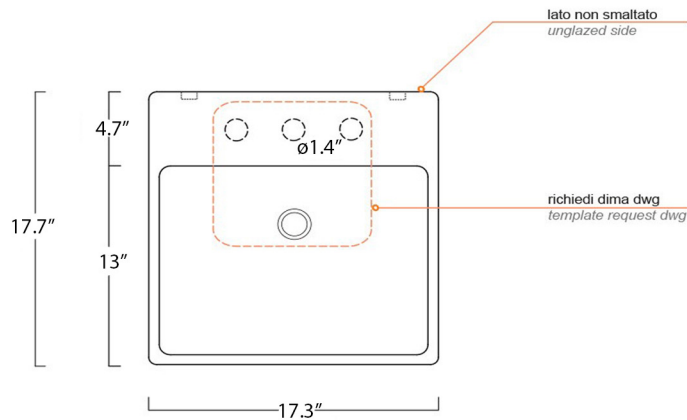

Product Specs Sheets

collezione
collection

Plain 45 W

cod.PLL01

Lavabo

wash basin

Dimensioni / dimensions

L 440- P 450 H 80

Troppo pieno / over flow : Si / Yes CL15

Peso netto / net weight :23 LBS

Appoggio / sit-on

Sospeso/ wall-hung

Collection
Plain

Model |
Plain 45 W

Dimensions Metric

1 inch = 2.54 cm
1 inch = 25.4 mm

Wall-mount installation

Vessel/ countertop installation

Bolts

Silicone (*optional*)

Collection
Plain

Model |
Plain 45 W

Dimensions Metric
1 inch = 2.54 cm
1 inch = 25.4 mm

WS[®]
BATH
COLLECTIONS