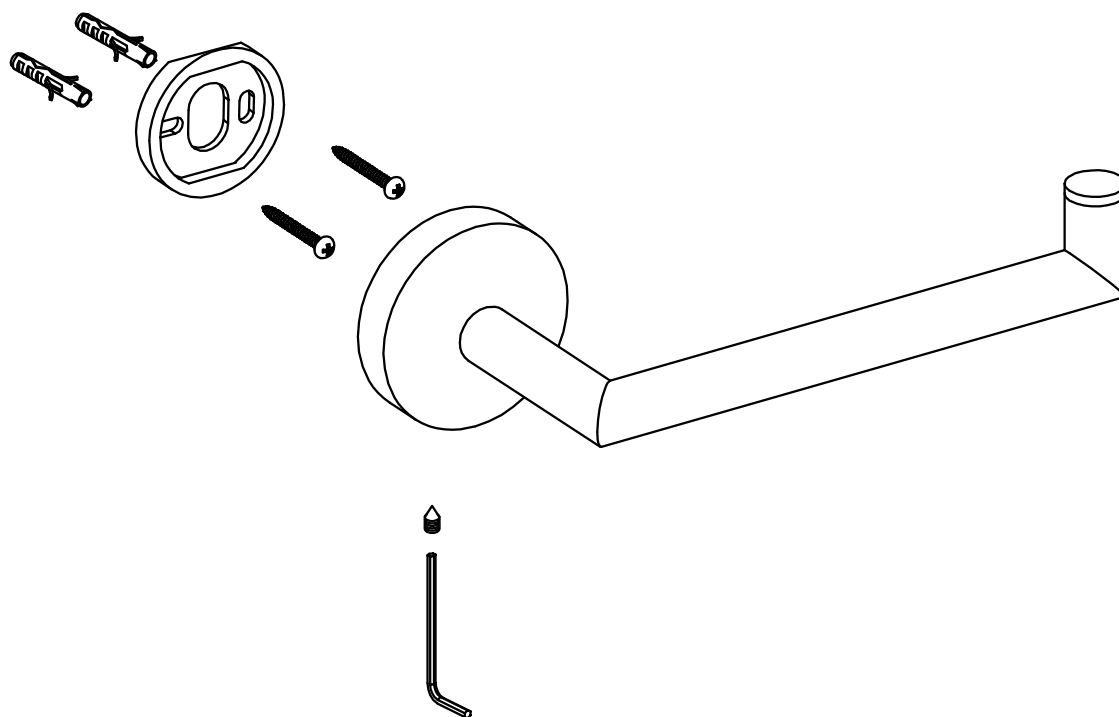

Installation Instructions

Collection
Pura

Model |
Pura WSBC 203226

Dimensions Metric
1 inch = 2.54 cm
1 inch = 25.4 mm

WS[®]
BATH
COLLECTIONS

1051 Lea Drive - Collegeville, PA 19426
Tel. 215 513 9400 - Fax 610 831 0215
www.ws bathcollections.com - info@ws bathcollections.com