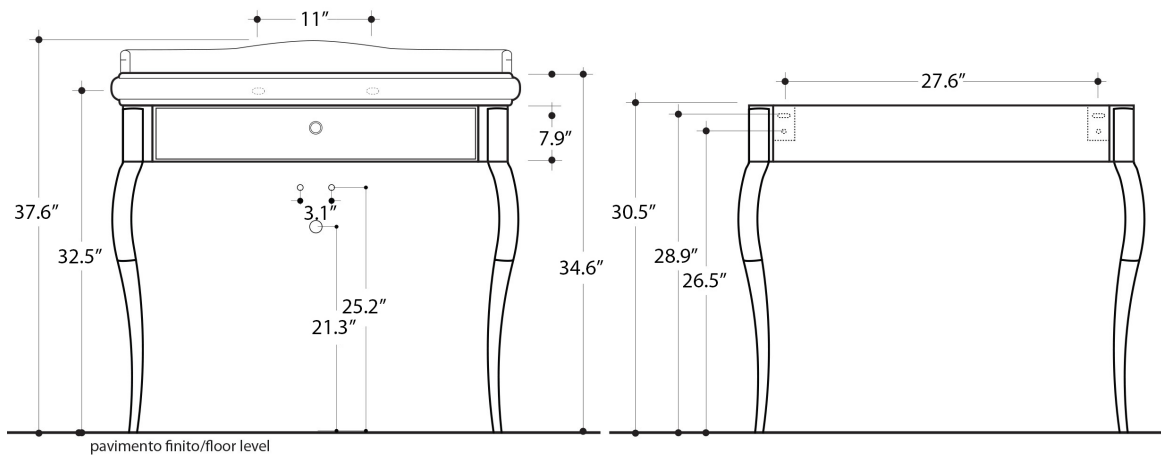

Product Specs Sheets

RETRO

Cod.1050

Lavabo consolle 100 monoforo (tre fori a richiesta)
 Console 100 one hole (three holes on demand)

Cod.7363

mobile con cassetto laccato nero lucido
 bright-black draw unit laquer finish

Collection
Retro

Model |
Retro 1050+7363

Dimensions Metric

1 inch = 2.54 cm
 1 inch = 25.4 mm

WS®
BATH
COLLECTIONS

1051 Lea Drive - Collegeville, PA 19426
 Tel. 215 513 9400 - Fax 610 831 0215
www.ws bathcollections.com - info@ws bathcollections.com

MOUNTING HARDWARE

Wall-mount installation

Vessel/ countertop installation

Bolts

Silicone (*optional*)

Collection
Retro

Model |
Retro 1050+7363

Dimensions Metric
1 inch = 2.54 cm
1 inch = 25.4 mm