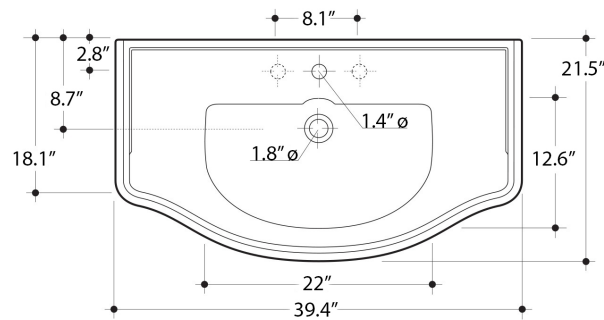

Product Specs Sheets

RETRO

Cod.1050

Lavabo consolle 100 monoforo (tre fori a richiesta)
 Console 100 one hole (three holes on demand)

Cod.7363

mobile con cassetto laccato nero lucido
 bright-black draw unit laquer finish

Collection
Retro

Model |
Retro 1050+7363

Dimensions Metric

1 inch = 2.54 cm
 1 inch = 25.4 mm

WS®
BATH
COLLECTIONS

1051 Lea Drive - Collegeville, PA 19426
 Tel. 215 513 9400 - Fax 610 831 0215
www.ws bathcollections.com - info@ws bathcollections.com

MOUNTING HARDWARE

Wall-mount installation

Vessel/ countertop installation

Bolts

Silicone (*optional*)

Collection
Retro

Model |
Retro 1050+7363

Dimensions Metric
1 inch = 2.54 cm
1 inch = 25.4 mm